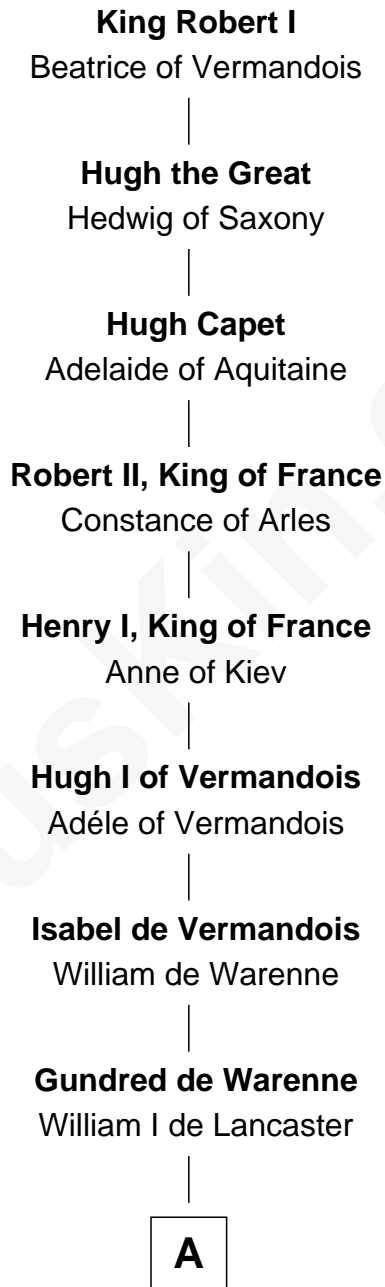

FamousKin.com Relationship Chart of

King Robert I

King of France

30th Great-grandfather of

Warren G. Harding

29th U.S. President

A

William II de Lancaster

Hawise de Stuteville

Hawise de Lancaster

Gilbert FitzRoger

Hawise de Lancaster

Peter II de Brus

Agnes de Brus

Walter de Fauconberge

Anice de Fauconberge