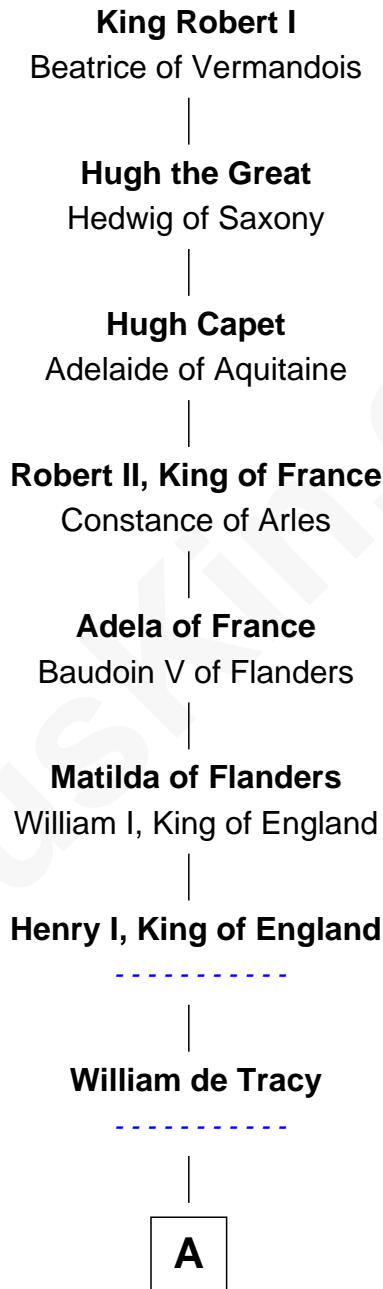

FamousKin.com
Relationship Chart of
King Robert I
King of France

29th Great-grandfather of

Ellen Louise (Axson) Wilson
First Lady of President Woodrow Wilson

A

Sir William de Tracy

Rose de Tracy

Henry de Chambernon