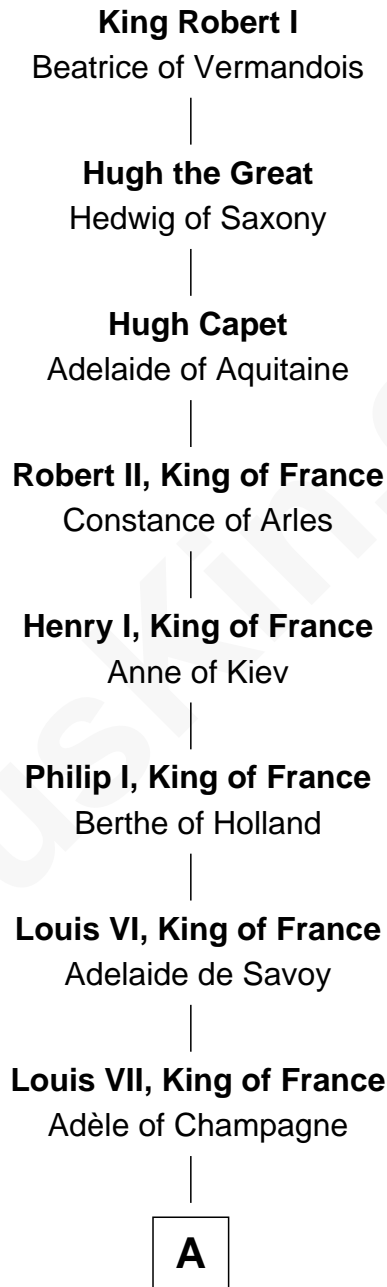

FamousKin.com
Relationship Chart of
King Robert I
King of France

28th Great-grandfather of

Edith (Bolling) Wilson

First Lady of President Woodrow Wilson

A

Philip II Auguste, King of France

Isabella of Hainault