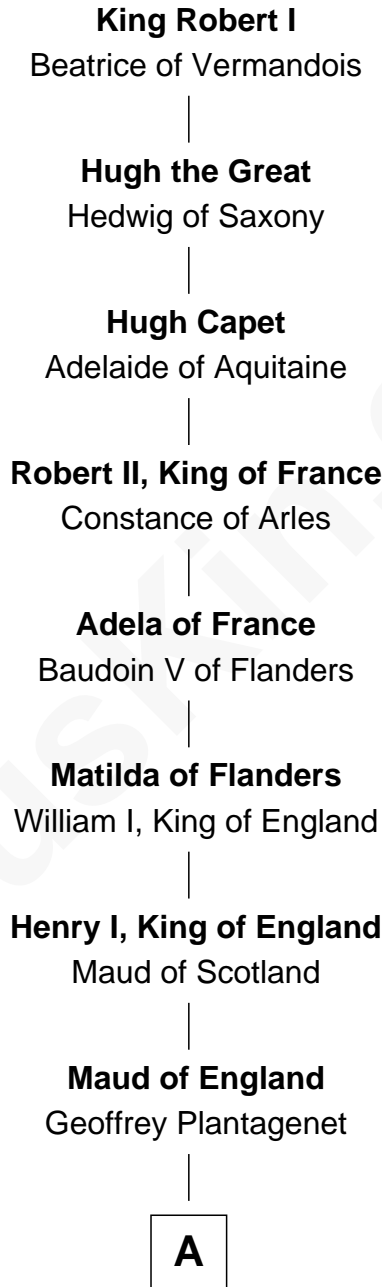

FamousKin.com Relationship Chart of

King Robert I

King of France

33rd Great-grandfather of

John Dye

TV and Movie Actor - "Touched by an Angel"

A

Henry II, King of England

Eleanor of Aquitaine

John, King of England

----- De Warenne

Sir Richard FitzRoy

Rose de Dover

Isabel de Dover

Sir Maurice de Berkeley

Sir Thomas de Berkeley