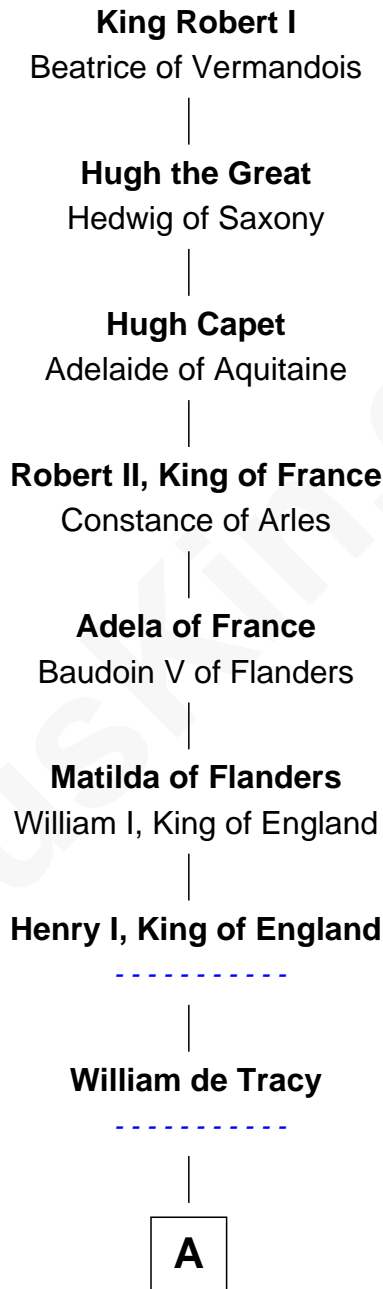

FamousKin.com Relationship Chart of

King Robert I

King of France

34th Great-grandfather of

Julie Bowen

TV and Movie Actress

A

|
Sir William de Tracy