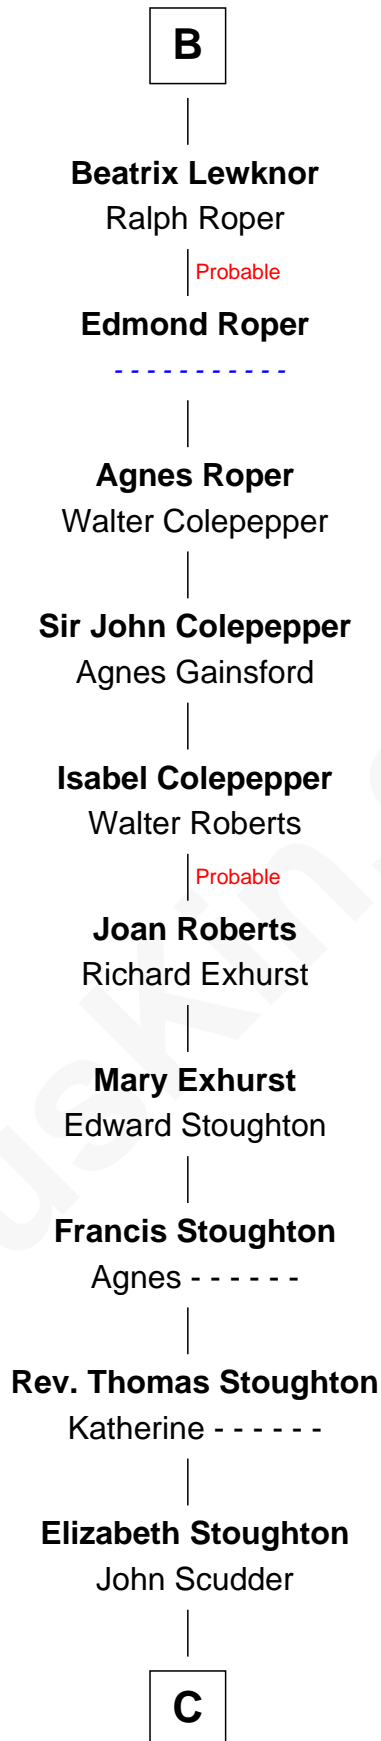

# FamousKin.com Relationship Chart of

**King Robert I**

*King of France*

30th Great-grandfather of

**Benedict Arnold**

*Traitor of the American Revolution*

**King Robert I**

Aelis - - - - -

**Judith of Lens**

Waltheof II of Northumbria

**Maud of Northumberland**

Simon I de St. Liz

**Maud de St. Liz**

Saher I de Quincy

**Alice de St. Liz**

Roger de Huntingfield

**Sir William de Huntingfield**

Isabel FitzWilliam

**Sarah de Huntingfield**

Richard de Keynes

**Richard de Keynes**

Alice de Mankesy

**Joan de Keynes**

Sir Roger Lewknor

**Sir Thomas Lewknor**

Sybil - - - - -

**Sir Roger Lewknor**

Katherine Bardolf

Probable

**B**

**C**

—  
**Elizabeth Scudder**