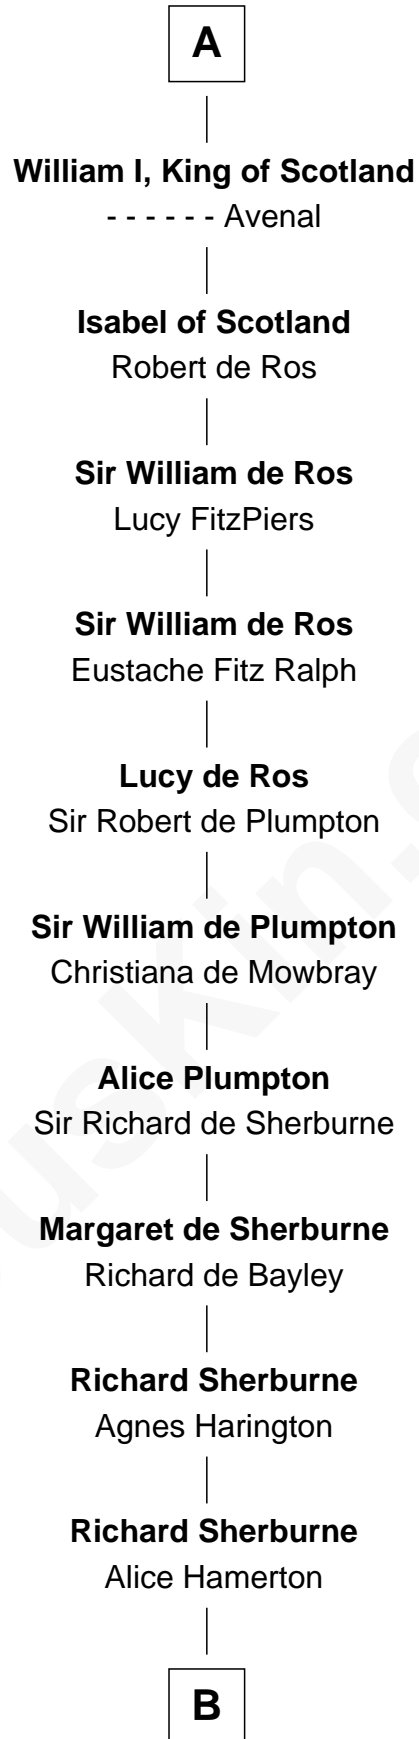

# FamousKin.com Relationship Chart of

**King Robert I**

*King of France*

31st Great-grandfather of

**Henry Howard Sessions**

*Railroad Car Inventor*

**King Robert I**  
Beatrice of Vermandois

**Hugh the Great**  
Hedwig of Saxony

**Hugh Capet**  
Adelaide of Aquitaine

**Robert II, King of France**  
Constance of Arles

**Henry I, King of France**  
Anne of Kiev

**Hugh I of Vermandois**  
Adèle of Vermandois

**Isabel de Vermandois**  
William de Warenne

**Ada de Warenne**  
Henry of Huntingdon

**A**

**B**

**Agnes Sherburne**

Henry Rushton

**Nicholas Rushton**

Margaret Radcliffe

**Agnes Rushton**

Mary - - - - -

**Mary Worden**

John Burgess

**Martha Burgess**

Samuel Storrs

**Samuel Storrs**

Mary Warner

**C**