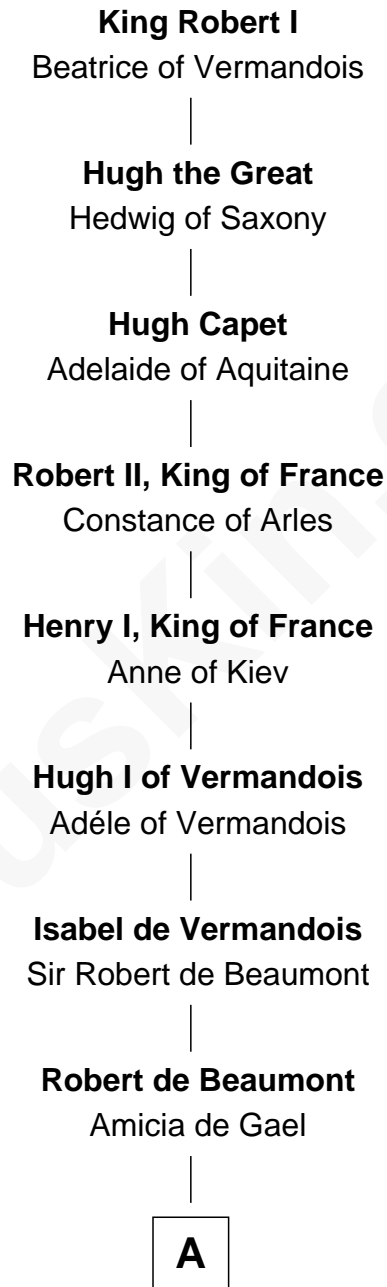

FamousKin.com Relationship Chart of

King Robert I

King of France

31st Great-grandfather of

Billie Eilish

Singer and Songwriter

A

Robert de Beaumont
Petronella de Grantmesnil