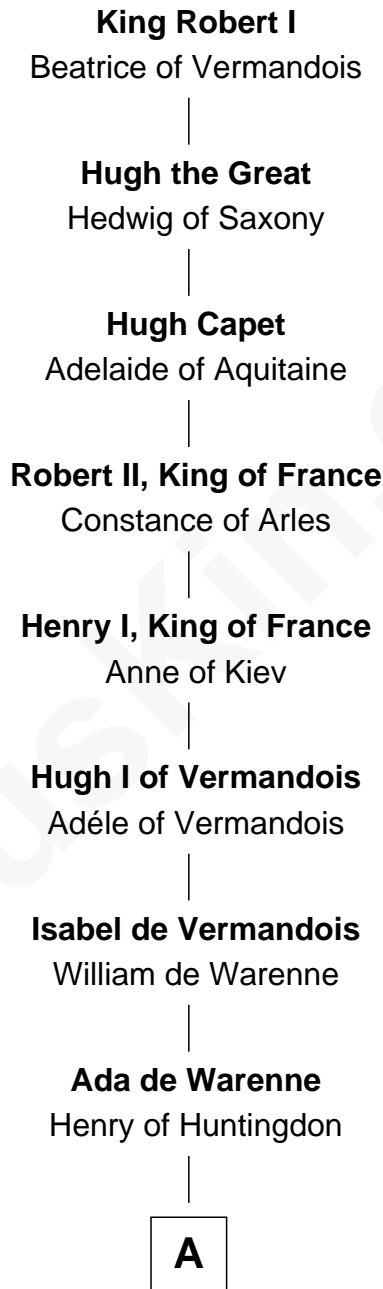

FamousKin.com Relationship Chart of

King Robert I

King of France

29th Great-grandfather of

John Fremont Hill

45th Governor of Maine

B

Sir Lionel Dymoke