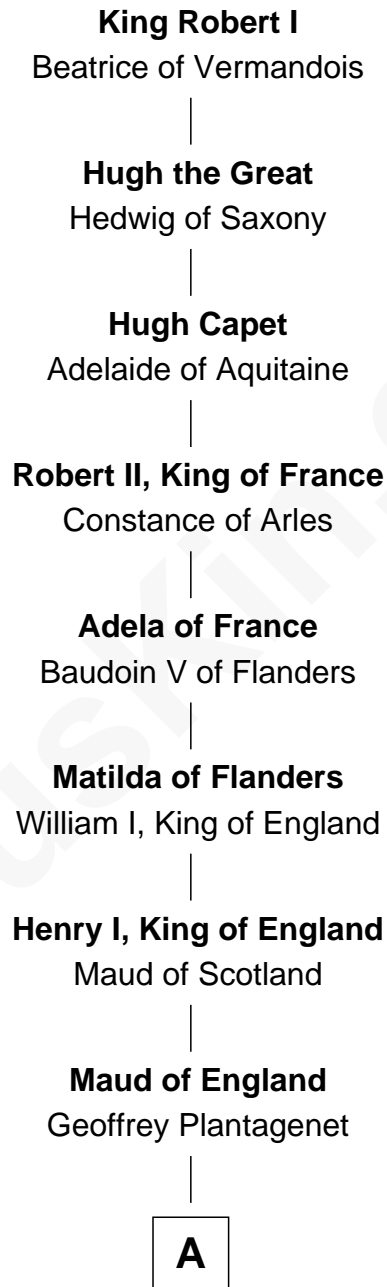

FamousKin.com Relationship Chart of

King Robert I

King of France

30th Great-grandfather of

Brian Forster

TV Actor

A

Henry II, King of England

Eleanor of Aquitaine

John, King of England

Isabelle of Angoulême

Henry III, King of England

Eleanor of Provence

Edward I, King of England

Eleanor of Castile

Edward II, King of England