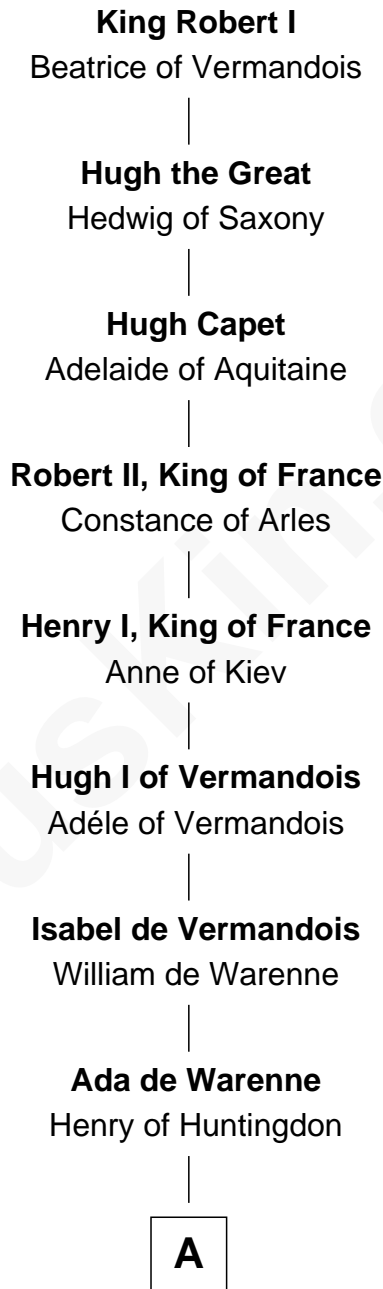

FamousKin.com Relationship Chart of

King Robert I

King of France

29th Great-grandfather of

Katharine Hepburn

Movie Actress

A

David of Huntingdon

Maud of Chester

Ada of Huntingdon

Sir Henry de Hastings

Sir Henry de Hastings

Joan de Cantilupe

Sir John de Hastings

Isabel de Valence

Elizabeth de Hastings

Sir Roger de Grey

Sir Reynold de Grey

Eleanor le Strange

Sir Reynold Grey

Margaret de Ros

Margaret Grey

Sir William Bonville

Elizabeth Bonville