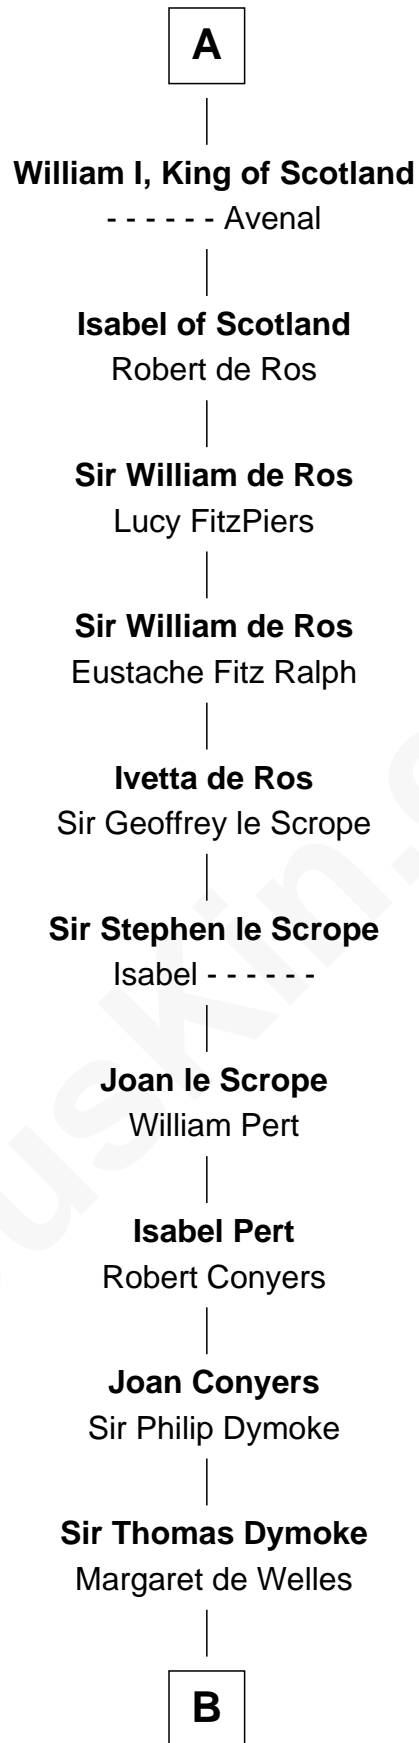

# FamousKin.com Relationship Chart of

**King Robert I**

*King of France*

**30th Great-grandfather of**

**Frank G. Allen**

*51st Governor of Massachusetts*

**King Robert I**

Beatrice of Vermandois

**Hugh the Great**

Hedwig of Saxony

**Hugh Capet**

Adelaide of Aquitaine

**Robert II, King of France**

Constance of Arles

**Henry I, King of France**

Anne of Kiev

**Hugh I of Vermandois**

Adèle of Vermandois

**Isabel de Vermandois**

William de Warenne

**Ada de Warenne**

Henry of Huntingdon

**A**

**B**

**Jane Dymoke**

John Fulnetby

**Katherine Fulnetby**

William Dynwell

**Anne Dynwell**

Henry Whitgift

**William Whitgift**

**Elizabeth Whitgift**