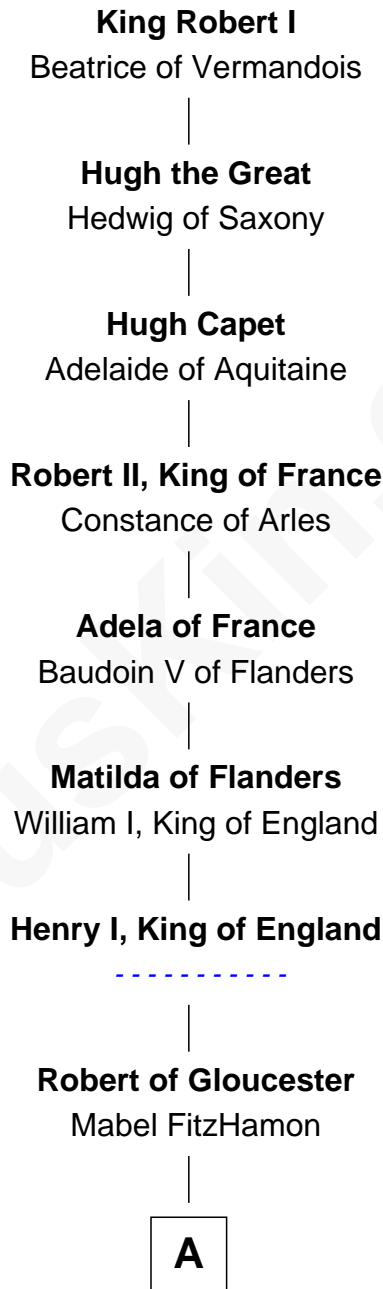

FamousKin.com Relationship Chart of

King Robert I

King of France

30th Great-grandfather of

Ernest Hemingway

Author of The Sun Also Rises

A

Maud of Gloucester
Sir Ranulf de Gernons

Gruffydd Fychan ap Gruffydd
Elen ferch Thomas ap Llewelyn

Tudor Gruffydd
Maud ferch Ienaf ap Adda

Lowri ferch Twdr
Gruffyd ap Einion

B

B

Elisau ap Gruffydd
Margaret ferch Jenkyn

David Lloyd
Gwenhwyfar Lloyd