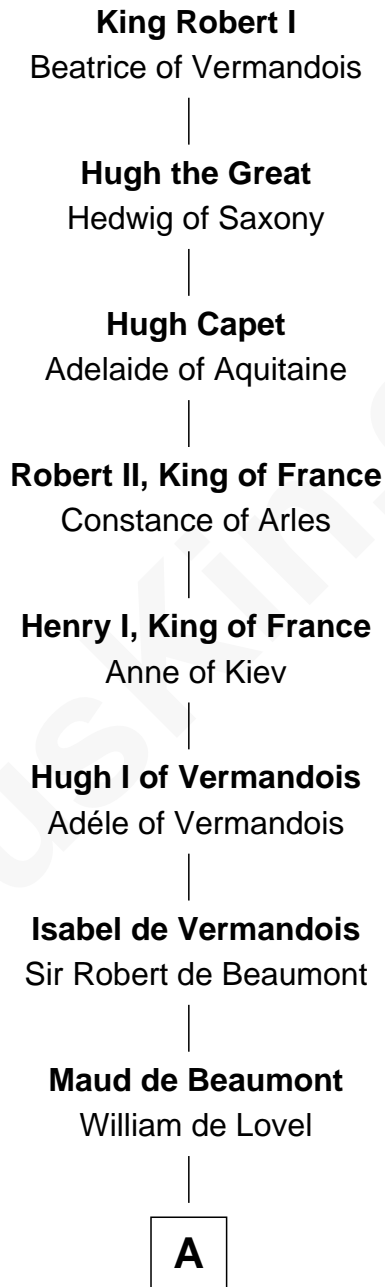

FamousKin.com Relationship Chart of

King Robert I

King of France

31st Great-grandfather of

Anne Heche

TV and Movie Actress

C

Nancy Baker
Franklin Tukey

George A. Tukey
Belle Cubberley

Walter Bradlee Tukey
Marietta Swayzee Coffin

Marietta Susan Tukey
Richard Carleton Prickett

Nancy Abigail Prickett
Donald Joe Heche

Anne Heche
TV and Movie Actress

FamousKin.com