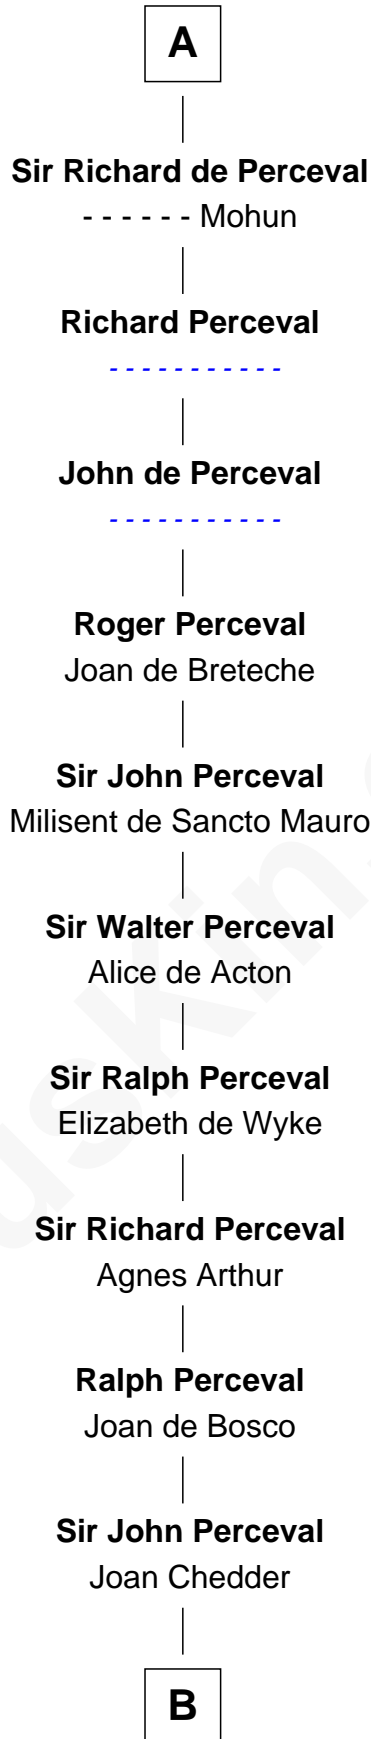

FamousKin.com Relationship Chart of

King Robert I

King of France

31st Great-grandfather of

Anne Heche

TV and Movie Actress

C

Nancy Baker
Franklin Tukey

George A. Tukey
Belle Cubberley

Walter Bradlee Tukey
Marietta Swayzee Coffin

Marietta Susan Tukey
Richard Carleton Prickett

Nancy Abigail Prickett
Donald Joe Heche

Anne Heche
TV and Movie Actress

FamousKin.com