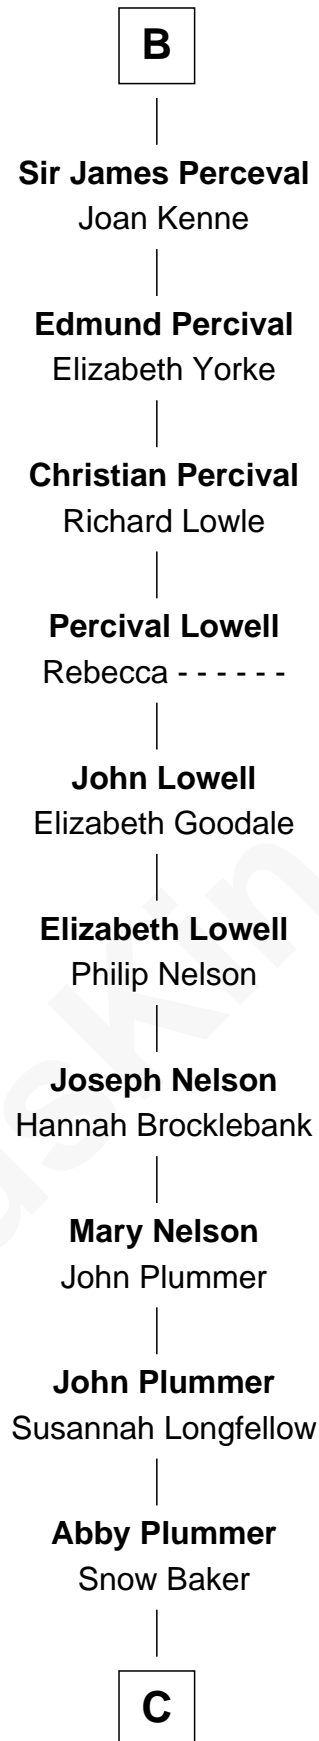

FamousKin.com Relationship Chart of

King Robert I

King of France

31st Great-grandfather of

Anne Heche

TV and Movie Actress

C

Nancy Baker
Franklin Tukey

George A. Tukey
Belle Cubberley

Walter Bradlee Tukey
Marietta Swayzee Coffin

Marietta Susan Tukey
Richard Carleton Prickett

Nancy Abigail Prickett
Donald Joe Heche

Anne Heche
TV and Movie Actress

FamousKin.com