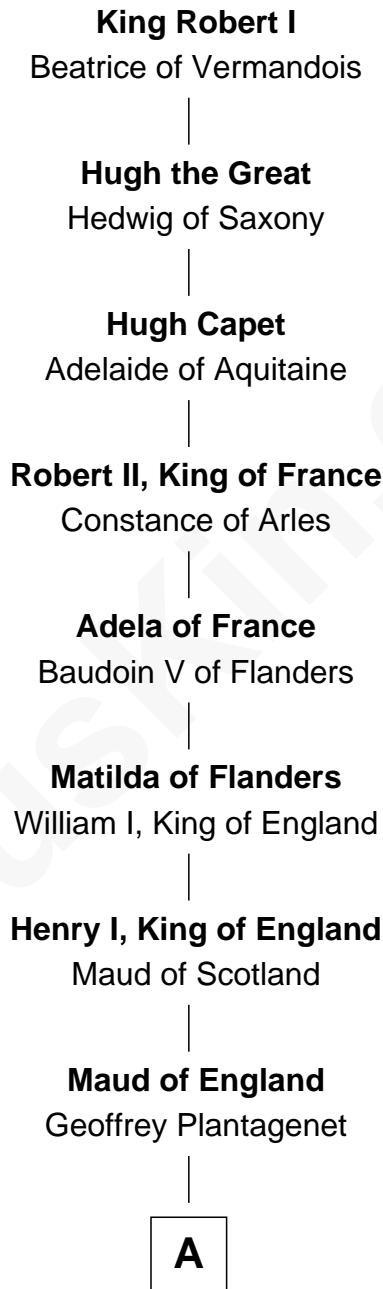

FamousKin.com Relationship Chart of

King Robert I

King of France

34th Great-grandfather of

Tyler Toney

Dude Perfect YouTuber

A

Henry II, King of England

Eleanor of Aquitaine

John, King of England

Isabel FitzRoy

Sir Richard Fitzlves

Sir William FitzRichard

Rose Bevyle

Isabel FitzWilliam

Sir Stephen de Beaupré