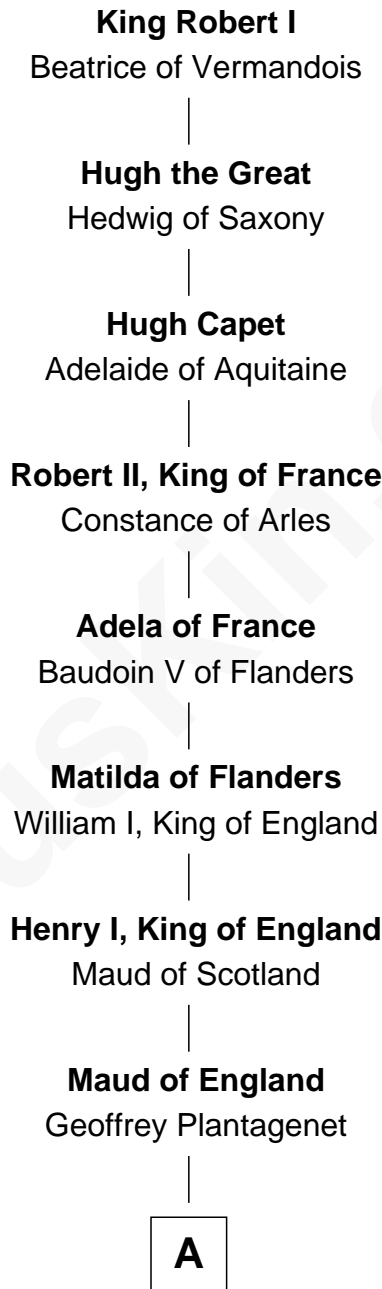

# FamousKin.com Relationship Chart of

**King Robert I**

*King of France*

28th Great-grandfather of

**Isaac Taylor Tichenor**

*President of Auburn University*

**A**

**Henry II, King of England**

Ida de Tony

**Sir William Longespee**

Ela of Salisbury

**Stephen Longespee**

Emmeline de Ridelisford

**Ela Longespee**

Sir Roger la Zouche

**Sir Alan la Zouche**

Eleanor de Segrave

**Maude la Zouche**

Sir Robert de Holland

**Maude de Holland**

Sir Thomas de Swinnerton

**Sir Robert de Swinnerton**

Elizabeth de Beke

**Maud de Swinnerton**