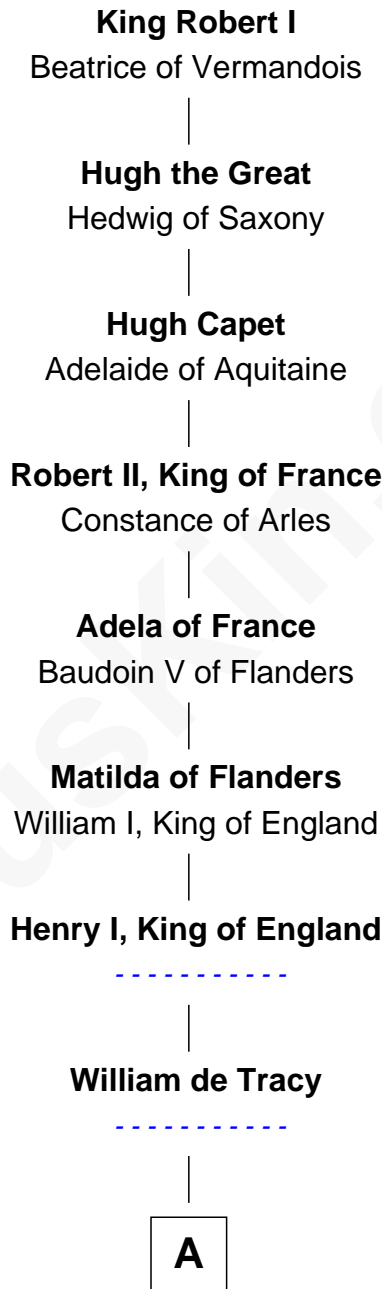

# FamousKin.com Relationship Chart of

**King Robert I**

*King of France*

29th Great-grandfather of

**Hiram Bingham**

*69th Governor of Connecticut*

**A**

|  
**Sir William de Tracy**

-----

|  
**Rose de Tracy**

Henry de Chambernon

|  
**Oliver de Chambernon**

Wymarca -----

|  
**Sir Henry de Chambernon**

Dionisia English

|  
**Richard de Champernowne**

Joan -----

|  
**Richard Champernowne**

Elizabeth Valletort

|  
**Sir Thomas Champernowne**

Eleanor de Rohart

|  
**Sir Richard Champernowne**

Katherine Daubeny

|  
**John Champernowne**