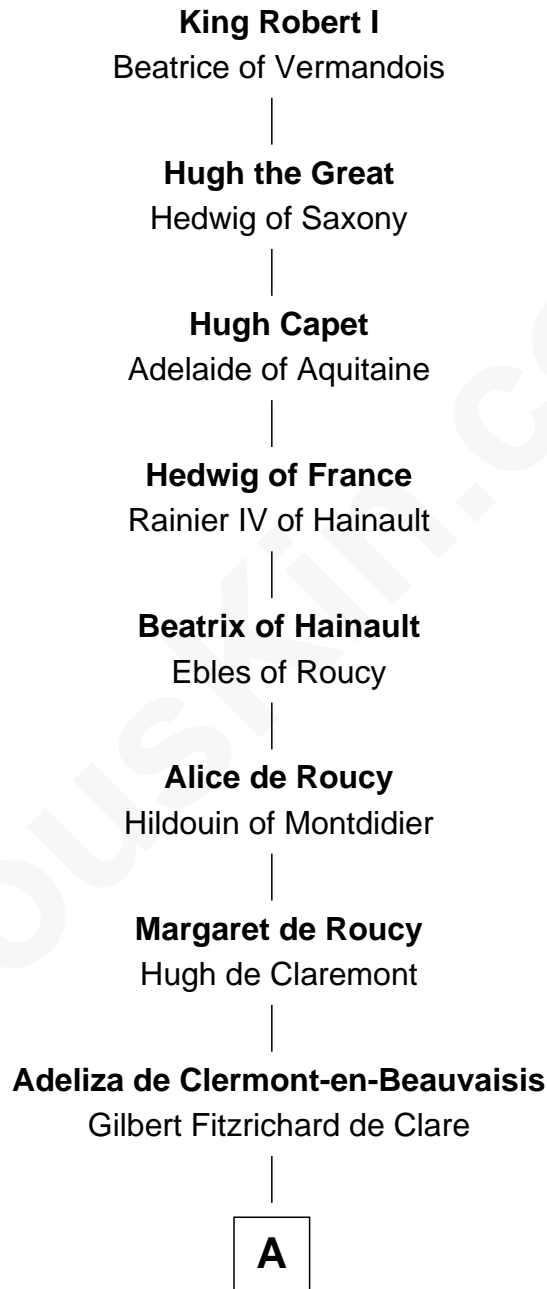

FamousKin.com Relationship Chart of

King Robert I

King of France

29th Great-grandfather of

Daniel Henry Chamberlain

76th Governor of South Carolina

A

Richard Fitzgilbert de Clare

Adeliza de Meschines

Roger de Clare

Maud de St. Hilary

Aveline de Clare

Sir Geoffrey FitzPiers

Hawise FitzGeoffrey

Sir Reynold de Mohun

Alice de Mohun