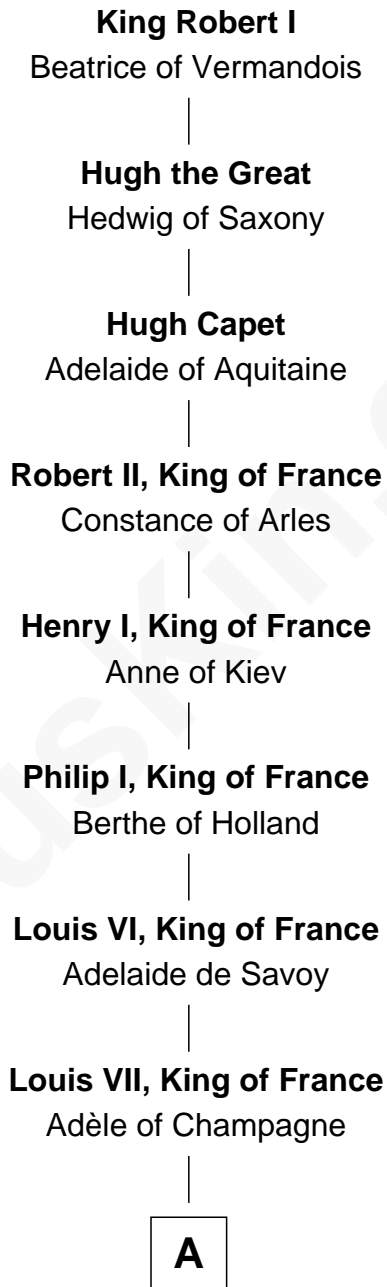

FamousKin.com Relationship Chart of

King Robert I

King of France

30th Great-grandfather of

Kyra Sedgwick

TV and Movie Actress

A

Philip II Auguste, King of France