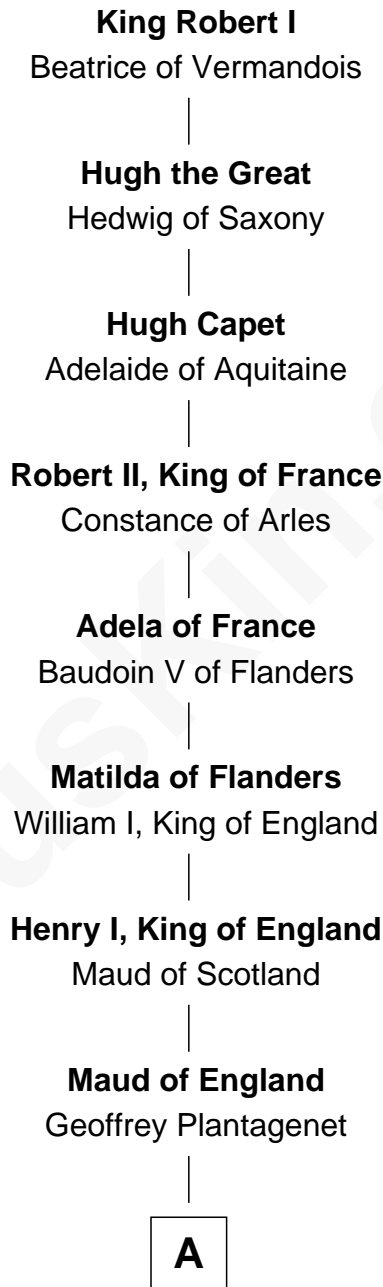

# FamousKin.com Relationship Chart of

**King Robert I**

*King of France*

32nd Great-grandfather of

**Susan Dey**

*TV and Movie Actress*

**A**

**Henry II, King of England**

Eleanor of Aquitaine

**John, King of England**

Isabelle of Angoulême

**Richard Plantagenet**

**Sir Richard of Cornwall**

Joan - - - - -

**Joan of Cornwall**

Sir John Howard