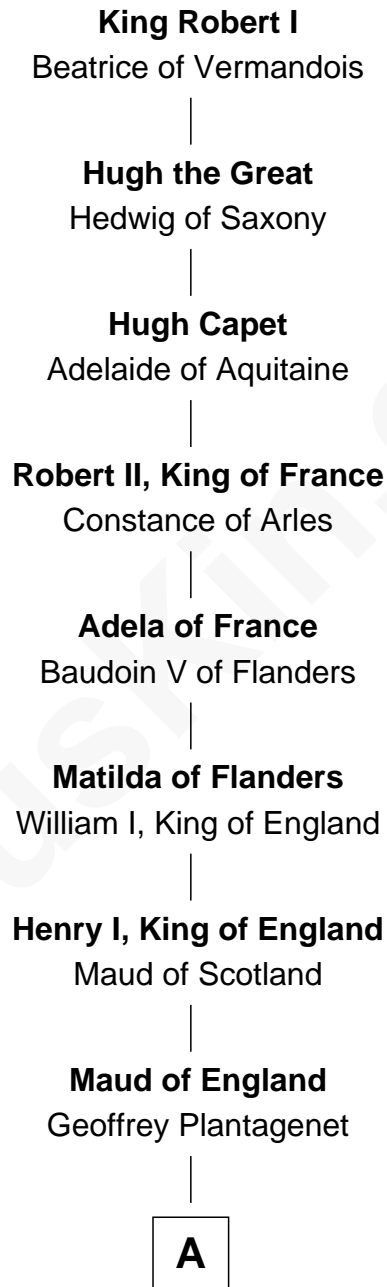

FamousKin.com Relationship Chart of

King Robert I

King of France

31st Great-grandfather of

Amber Stevens West

TV and Movie Actress

A

Henry II, King of England

Eleanor of Aquitaine

John, King of England

----- De Warenne

Sir Richard FitzRoy

Rose de Dover

Isabel de Dover

Sir Maurice de Berkeley

Sir Thomas de Berkeley