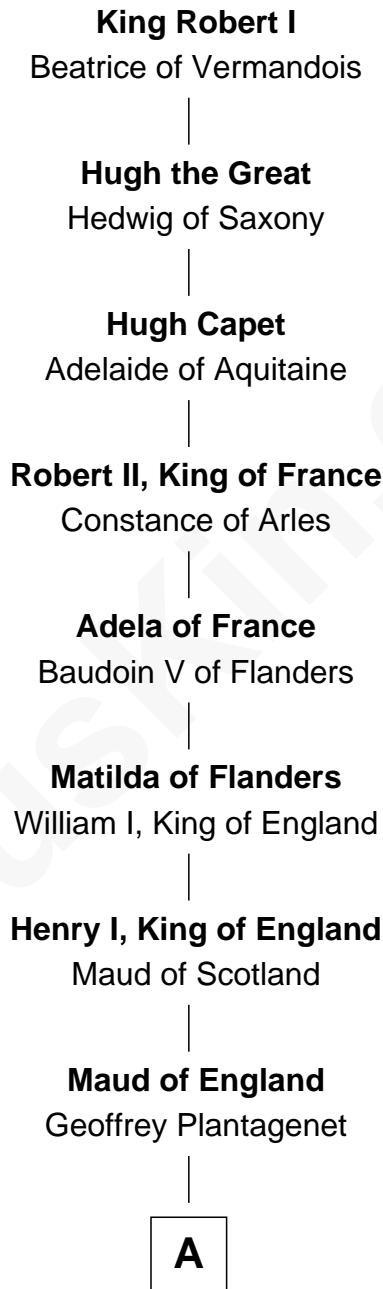

FamousKin.com Relationship Chart of

King Robert I

King of France

30th Great-grandfather of

Shadoe Stevens

Radio Disc Jockey

A

Henry II, King of England

Eleanor of Aquitaine

John, King of England

----- De Warenne

Sir Richard FitzRoy

Rose de Dover

Isabel de Dover

Sir Maurice de Berkeley

Sir Thomas de Berkeley