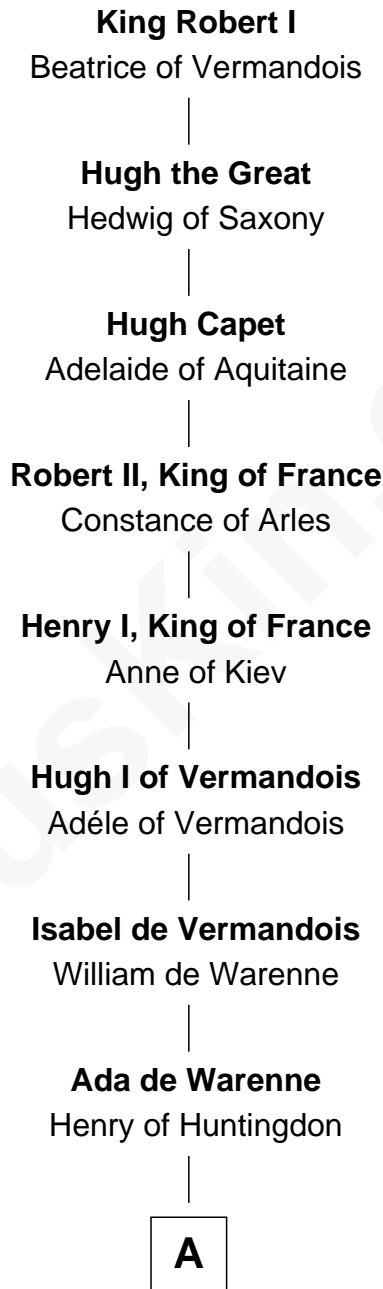

FamousKin.com Relationship Chart of

King Robert I

King of France

27th Great-grandfather of

Button Gwinnett

Signer of the Declaration of Independence

A

Margaret of Scotland
Humphrey IV de Bohun

Henry de Bohun
Maud de Mandeville

Sir Humphrey de Bohun
Maud of Eu

Sir Humphrey de Bohun
Eleanor de Braiose

Margery de Bohun
Sir Thebaud de Verdun

Sir Thebaud de Verdun
Maud Mortimer

Margery de Verdun
Sir John Crophull

Thomas Crophull
Sybil Delabere

Agnes Crophull
Sir Walter Devereux

Sir Walter Devereux
Elizabeth Bromwich

B

B

Elizabeth Devereux

John Milborne

Simon Milborne