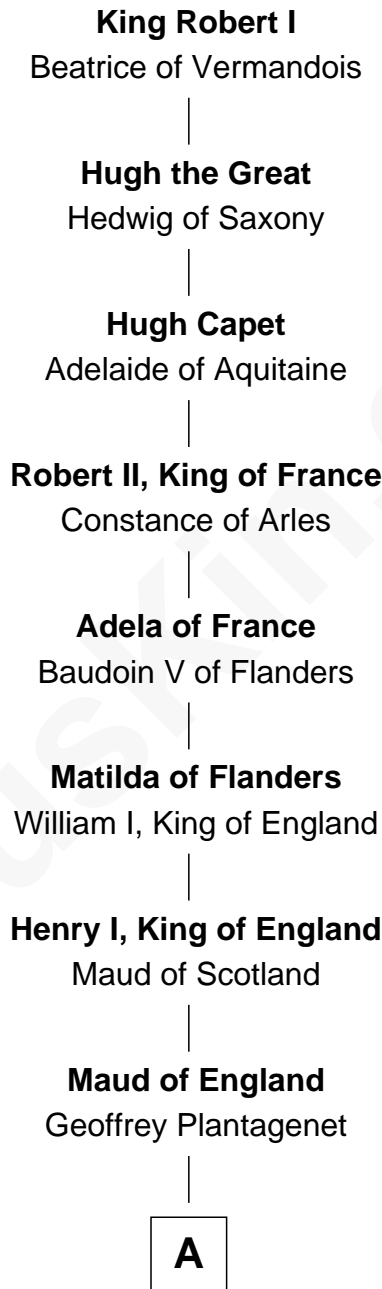

FamousKin.com Relationship Chart of

King Robert I

King of France

31st Great-grandfather of

Angela Y. Davis

Civil Rights Activist and former Black Panther

A

Henry II, King of England

Eleanor of Aquitaine

John, King of England

Isabelle of Angoulême

Henry III, King of England

Eleanor of Provence

Edward I, King of England

Margaret of France

Edmund of Woodstock

Margaret Wake

Joan Plantagenet

Thomas Holand

John de Holand

Elizabeth of Lancaster

Constance de Holand

Sir John Grey

Alice Grey