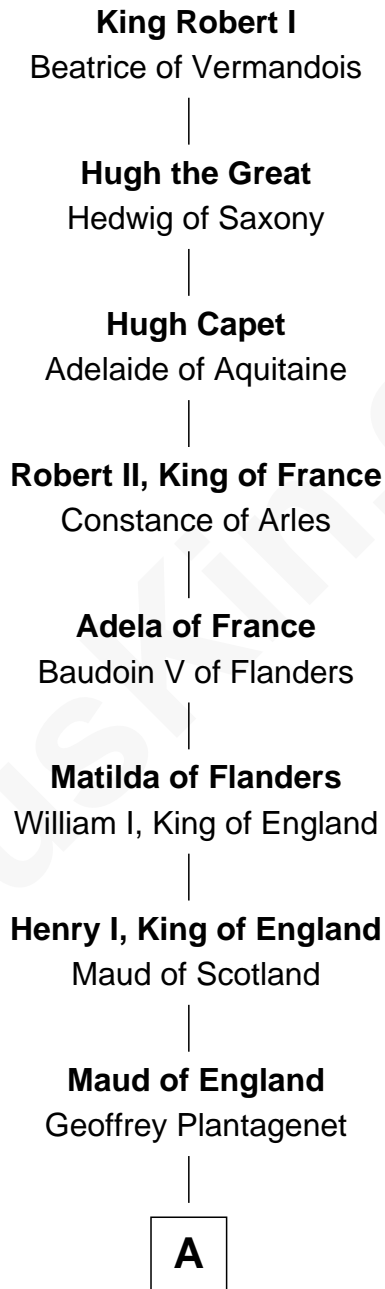

FamousKin.com Relationship Chart of

King Robert I

King of France

34th Great-grandfather of

Ava Michelle

Model and Actress

A

Henry II, King of England

Eleanor of Aquitaine

John, King of England

Isabelle of Angoulême

Henry III, King of England

Eleanor of Provence

Edward I, King of England

Eleanor of Castile

Elizabeth Plantagenet