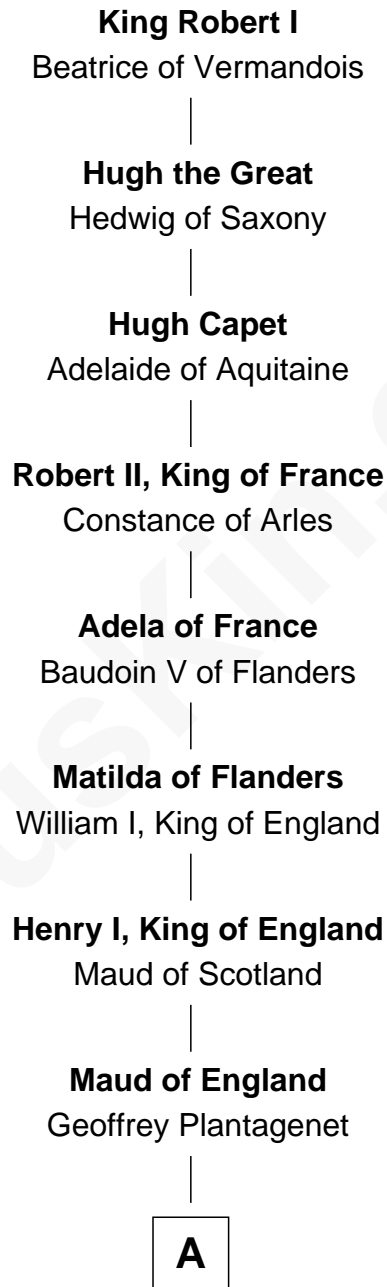

# FamousKin.com Relationship Chart of

**King Robert I**

*King of France*

32nd Great-grandfather of

**George Winston**

*New Age Pianist*

**A**

**Henry II, King of England**

Eleanor of Aquitaine

**John, King of England**

Isabelle of Angoulême

**Henry III, King of England**

Eleanor of Provence

**Edmund Plantagenet**

Blanche of Artois

**Henry Plantagenet**

Maud de Chaworth

**Eleanor Plantagenet**

Richard Fitzalan

**Sir Richard Fitzalan**

Elizabeth de Bohun

**Elizabeth Fitzalan**

Sir Robert Goushill

**Joan Goushill**