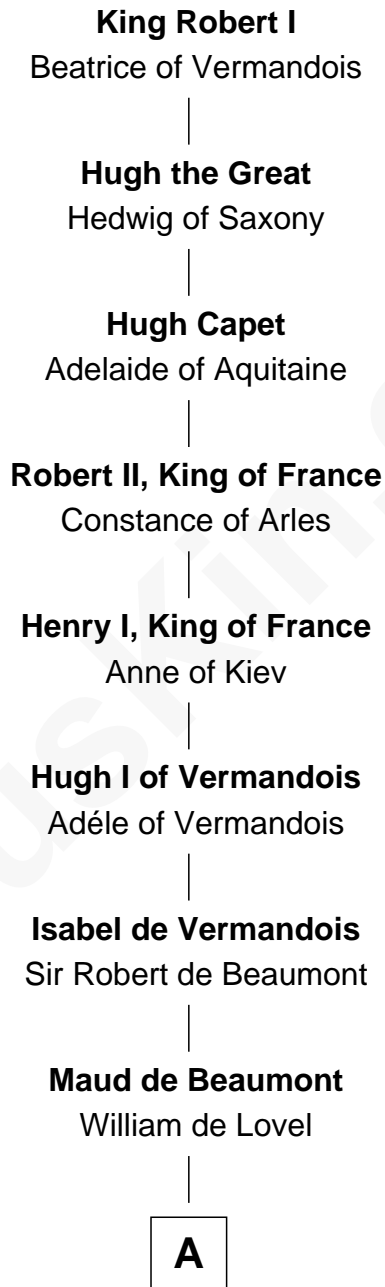

FamousKin.com Relationship Chart of

King Robert I

King of France

30th Great-grandfather of

Jennifer Coolidge

TV and Movie Actress

B

Sir James Perceval

Joan Kenne

Edmund Percival

Elizabeth Yorke

Christian Percival

Richard Lowle

Percival Lowell

Rebecca - - - - -

Joanna Lowell