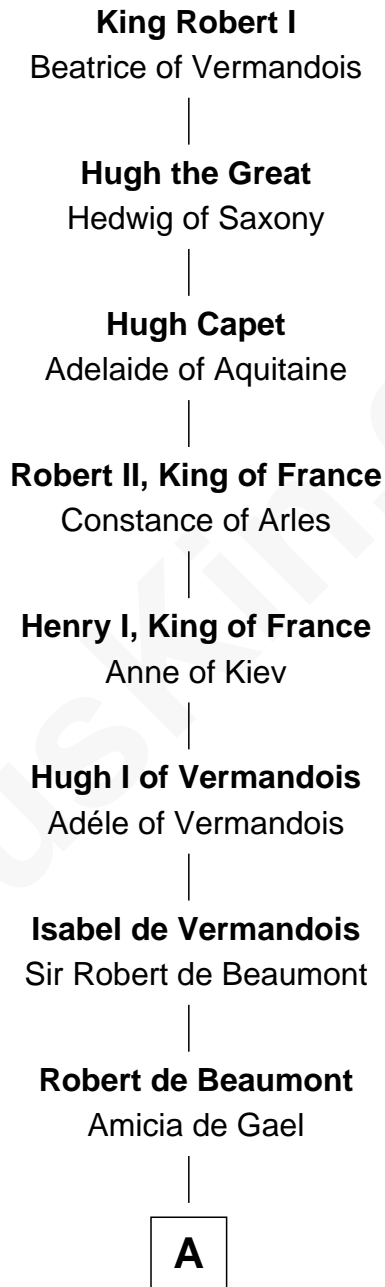

FamousKin.com Relationship Chart of

King Robert I

King of France

26th Great-grandfather of

William Woodbridge

2nd Governor of Michigan

A

Robert de Beaumont
Petronella de Grantmesnil

Margaret de Beaumont
Sir Saher IV de Quincy

Sir Roger de Quincy
Helen of Galloway

Margaret de Quincy
Sir William de Ferrers

Joan de Ferrers
Sir Thomas de Berkeley

Sir Maurice de Berkeley
Eve la Zouche

Thomas de Berkeley
Katherine de Clyvedon

Cecily Grey

|
Sir Henry Dudley

----- Ashton

| Probable

Roger Dudley

Susanna Thorne

|
Gov. Thomas Dudley

Dorothy York