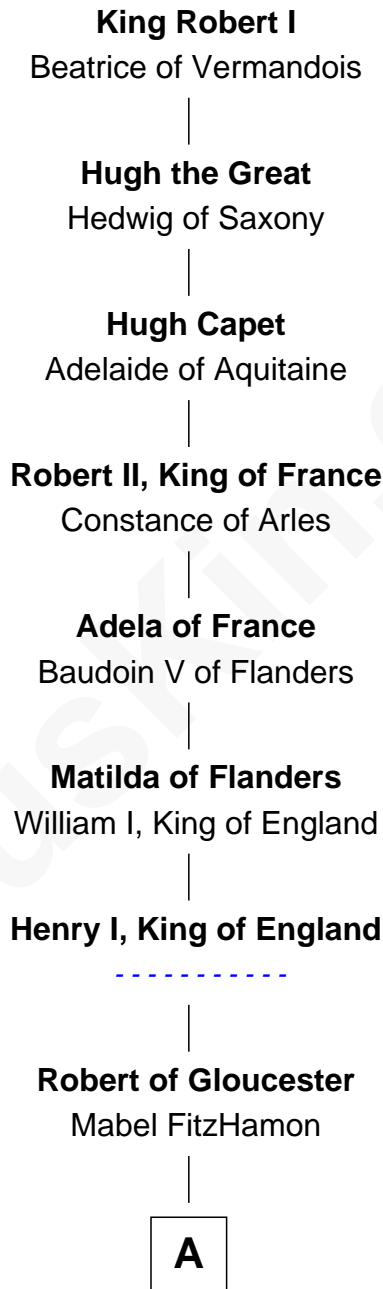

FamousKin.com Relationship Chart of

King Robert I

King of France

35th Great-grandfather of

Edwin Hubble

Astronomer

A

Maud of Gloucester
Sir Ranulf de Gernons

Thomas Gregory

Dorothy Beeston

John Gregory

Alice - - - - -

Henry Gregory

John Gregory

Sarah - - - - -

C