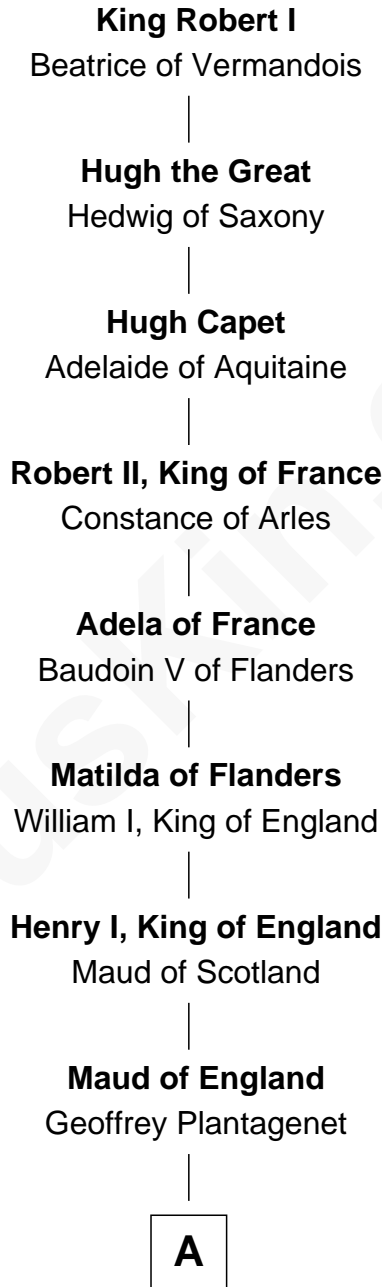

# FamousKin.com Relationship Chart of

**King Robert I**

*King of France*

31st Great-grandfather of

**Penn Jillette**

*Magician*

**A**

**Henry II, King of England**

Eleanor of Aquitaine

**John, King of England**

Isabelle of Angoulême

**Richard Plantagenet**

**Sir Richard of Cornwall**

Joan - - - - -

**Joan of Cornwall**

Sir John Howard