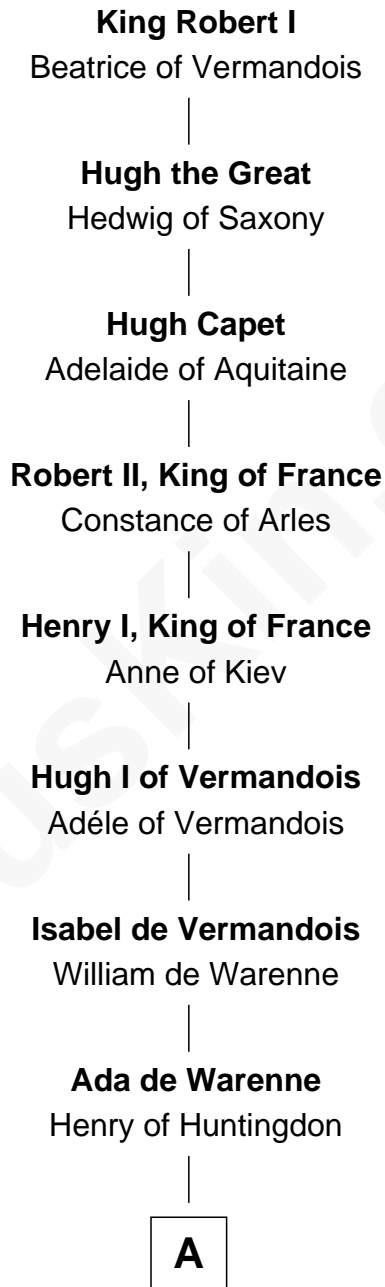

FamousKin.com Relationship Chart of

King Robert I

King of France

32nd Great-grandfather of

Zach Snyder

Filmmaker

A

William I, King of Scotland

----- Avenal

Isabel of Scotland

Robert de Ros

Sir William de Ros

Lucy FitzPiers

Sir William de Ros

Eustache Fitz Ralph

Ivetta de Ros

Sir Geoffrey le Scrope

Henry Scrope

Joan -----

Joan Scrope

Henry Fitzhugh

Henry FitzHugh

Elizabeth Grey

Sir William FitzHugh