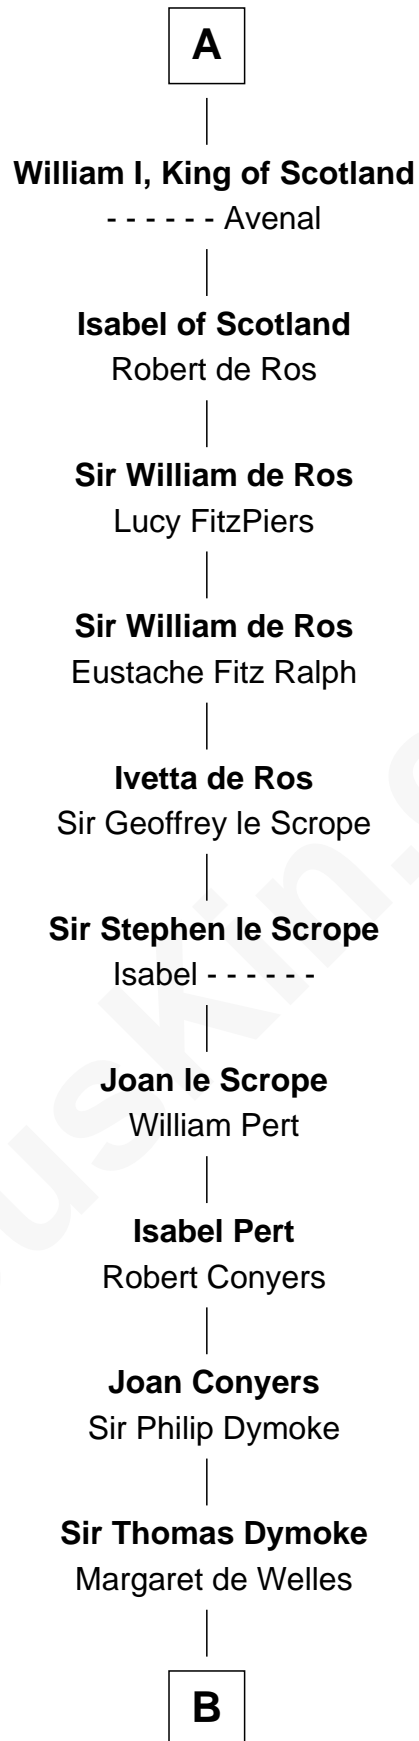

# FamousKin.com Relationship Chart of

**King Robert I**

*King of France*

29th Great-grandfather of

**Robert Frost**

*Poet and Playwright*

**B**

**Sir Lionel Dymoke**

Elizabeth Perkins

**Joseph Bolles**

Mary - - - - -

**Mary Bolles**

Charles Frost

**John Frost**

Mary Pepperrell

**William Frost**

Elizabeth Prescott

**William Frost**

Sarah Holt

**C**

**C**

|  
**Samuel Abbott Frost**

Mary Blunt

|  
**William Prescott Frost**