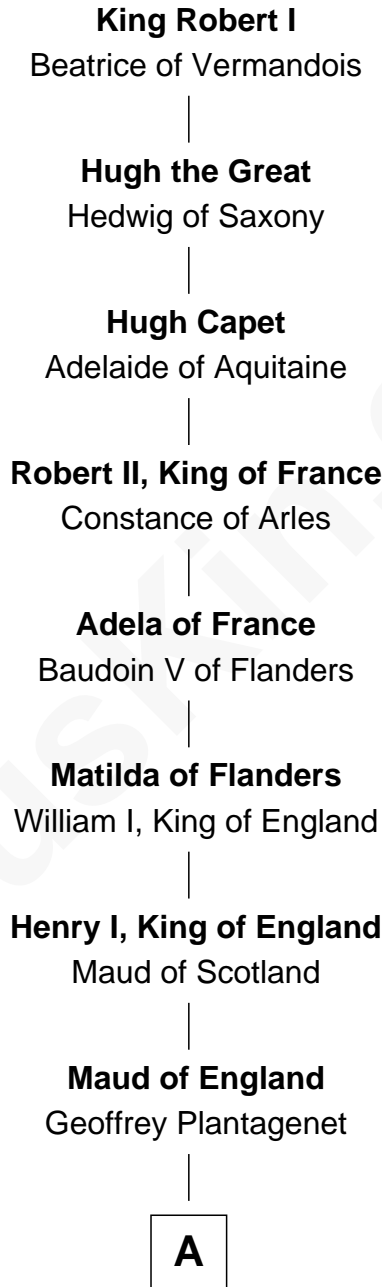

FamousKin.com Relationship Chart of

King Robert I

King of France

30th Great-grandfather of

Anthony West

Novelist and writer for the New Yorker

A

Henry II, King of England

Ida de Tony

Sir William Longespee

Ela of Salisbury

William Longespee

Idoine de Camville

Ela Longespee

Sir James de Audley

Sir Hugh I de Audley