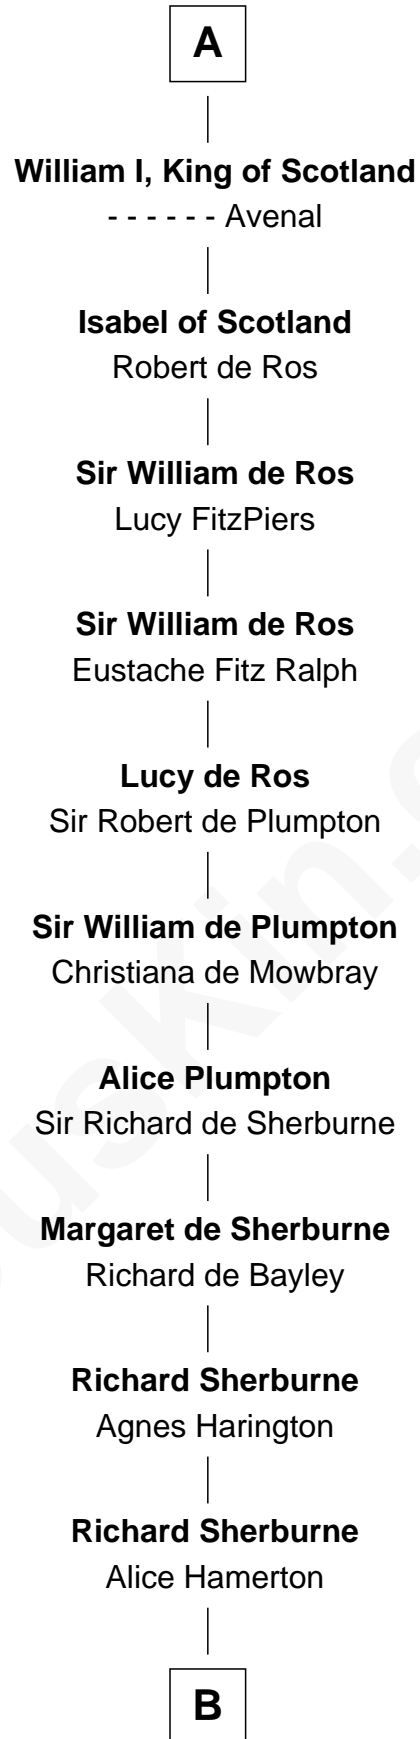

# FamousKin.com Relationship Chart of

**King Robert I**

*King of France*

31st Great-grandfather of

**Bing Crosby**

*Singer and Movie Actor*

**B**

**Agnes Sherburne**

Henry Rushton

**Nicholas Rushton**

Margaret Radcliffe

**Agnes Rushton**

Richard Worthington

**Peter Worthington**

Isabel Anderton

**Isabel Worthington**

Robert Worden

**Peter Worden**

Mrs. Margaret Grice Wall

**Peter Worden**

Mary - - - - -

**Mercy Worden**

Kenelm Winslow

**Edward Winslow**

Sarah - - - - -

**Mercy Winslow**

Chillingsworth Foster

**C**

**C**

—  
**Chillingsworth Foster**

Sarah Freeman

—  
**Ruby Foster**