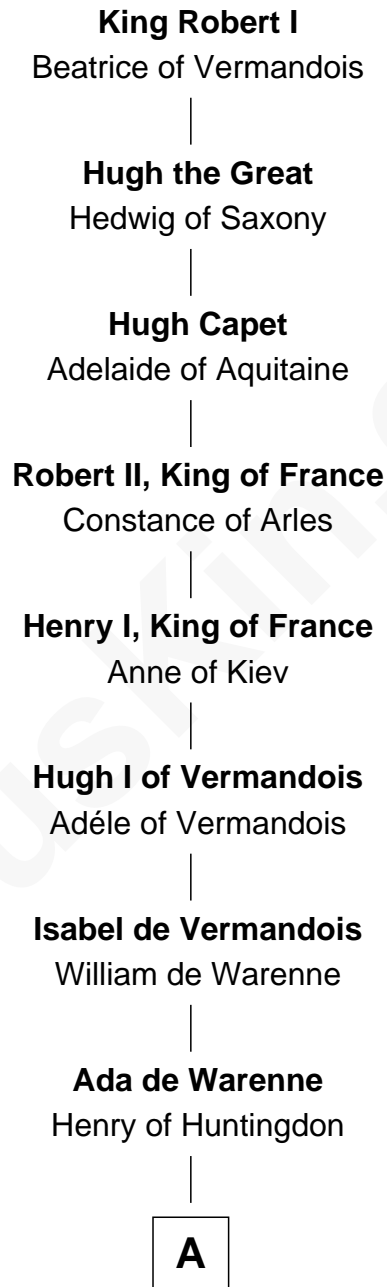

# FamousKin.com Relationship Chart of

**King Robert I**

*King of France*

31st Great-grandfather of

**Bing Crosby**

*Singer and Movie Actor*

**B**

**Agnes Sherburne**

Henry Rushton

**Nicholas Rushton**

Margaret Radcliffe

**Agnes Rushton**

Richard Worthington

**Peter Worthington**

Isabel Anderton

**Isabel Worthington**

Robert Worden

**Peter Worden**

Mrs. Margaret Grice Wall

**Peter Worden**

Mary - - - - -

**Mercy Worden**

Kenelm Winslow

**Edward Winslow**

Sarah - - - - -

**Mercy Winslow**

Chillingsworth Foster

**C**

**C**

—  
**Chillingsworth Foster**

Sarah Freeman

—  
**Ruby Foster**