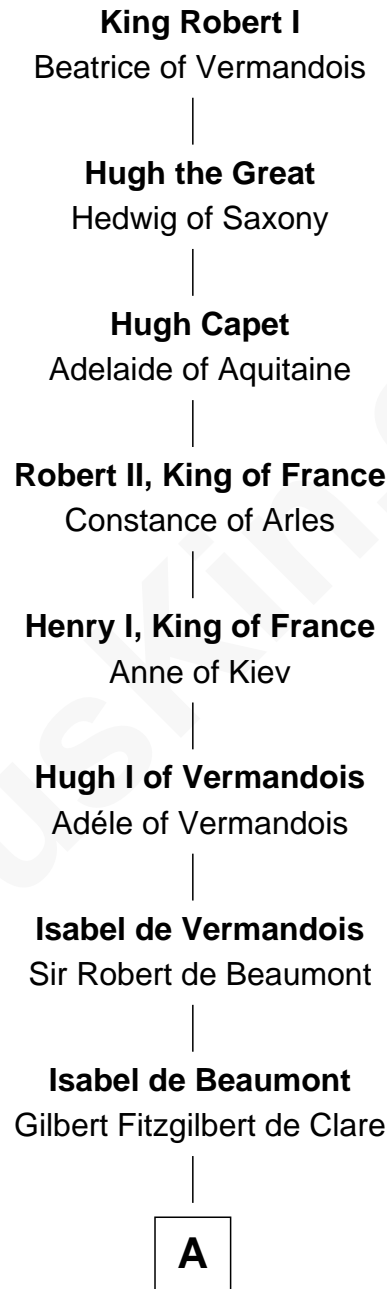

# FamousKin.com Relationship Chart of

**King Robert I**

*King of France*

21st Great-grandfather of

**Edmund Waller**

*English Poet and Politician*

**A**

**Richard de Clare**  
Aoife MacMurrough

**Isabel de Clare**  
Sir William Marshal

**Sibyl Marshal**  
Sir William de Ferrers

**Sibyl de Ferrers**  
Sir Frank de Bohun

**Sir John de Bohun**  
Joan de la Chapelle

**James de Bohun**  
Joan de Brewes