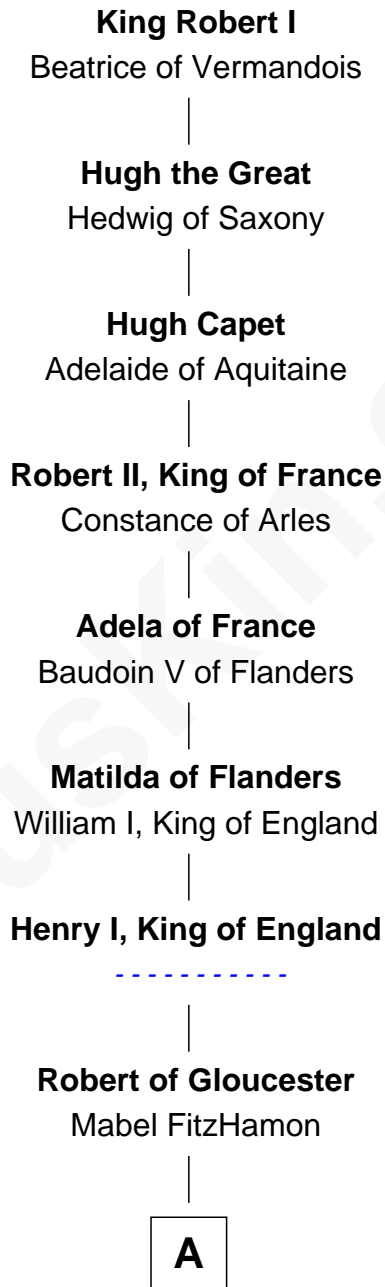

FamousKin.com Relationship Chart of

King Robert I

King of France

27th Great-grandfather of

Ralph Waldo Emerson

American Poet

A

Maud of Gloucester
Sir Ranulf de Gernons