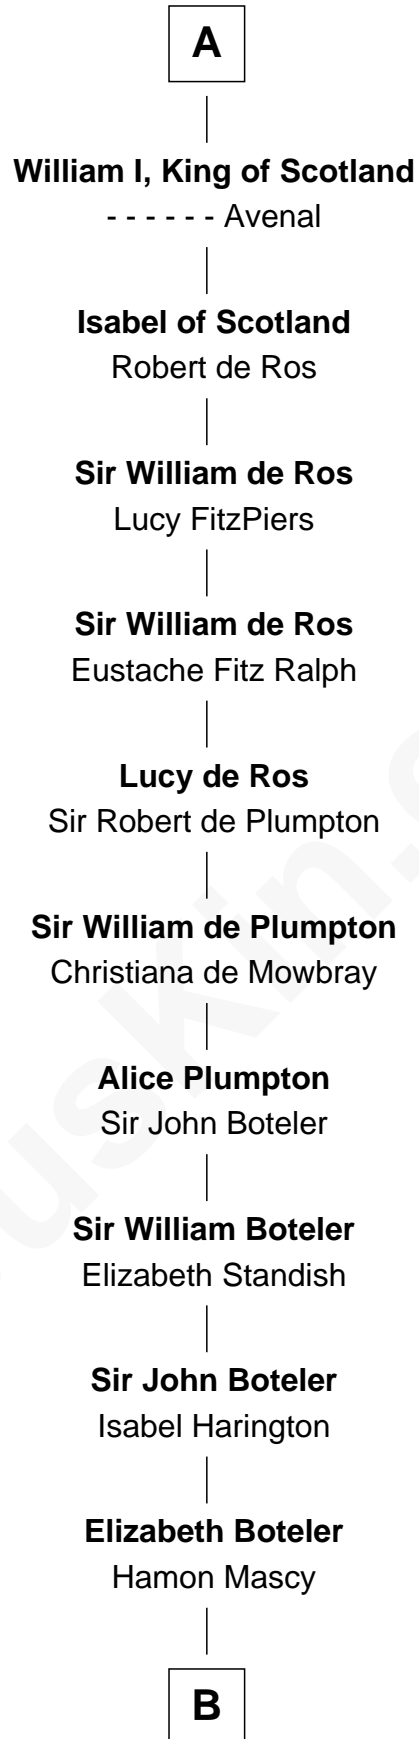

# FamousKin.com Relationship Chart of

**King Robert I**

*King of France*

28th Great-grandfather of

**Ellen (Herndon) Arthur**

*Wife of President Chester A. Arthur*

**King Robert I**

Beatrice of Vermandois

**Hugh the Great**

Hedwig of Saxony

**Hugh Capet**

Adelaide of Aquitaine

**Robert II, King of France**

Constance of Arles

**Henry I, King of France**

Anne of Kiev

**Hugh I of Vermandois**

Adèle of Vermandois

**Isabel de Vermandois**

William de Warenne

**Ada de Warenne**

Henry of Huntingdon

**A**

**B**

**Margaret Mascy**

John Holcroft

**Margaret Holcroft**

James Gerard

**William Gerard**

Dorothy Page

**Dorothy Gerard**

Thomas Waller