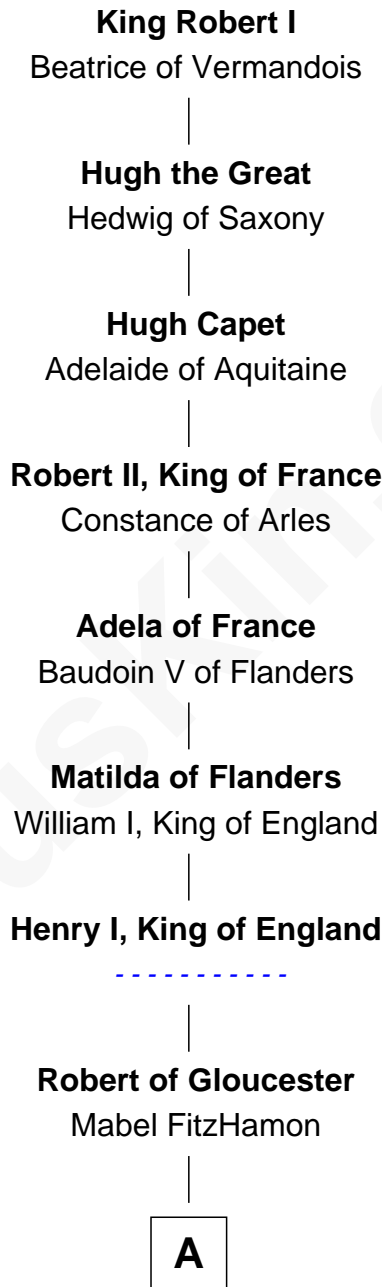

FamousKin.com Relationship Chart of

King Robert I

King of France

21st Great-grandfather of

Rev. John Whittingham

(c1616 - 1639) Great Migration Immigrant 1637

A

Maud of Gloucester
Sir Ranulf de Gernons