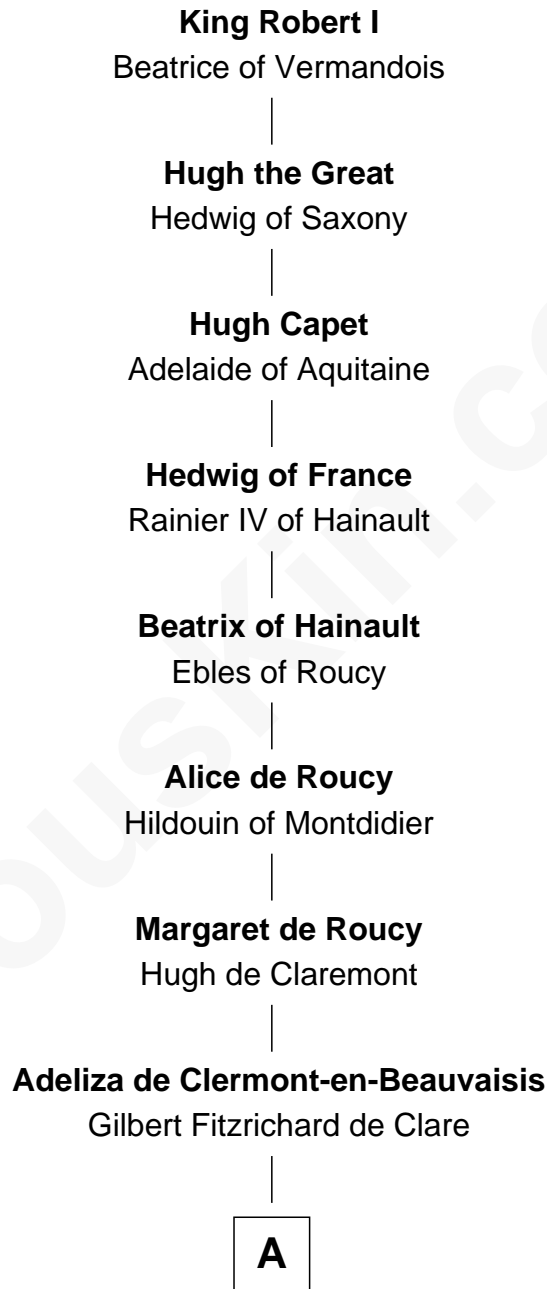

**FamousKin.com**  
**Relationship Chart of**  
**King Robert I**  
*King of France*

**23rd Great-grandfather of**

**Thomas Trowbridge**

*(c1600 - 1672/3) Great Migration Immigrant 1637*

**A**

**Richard Fitzgilbert de Clare**

Adeliza de Meschines

**Roger de Clare**

Maud de St. Hilary

**Aveline de Clare**

Sir Geoffrey FitzPiers

**Hawise FitzGeoffrey**

Sir Reynold de Mohun

**Alice de Mohun**

Robert de Beauchamp

**Sir Humphrey de Beauchamp**

Sibyl Oliver

**Eleanor Beauchamp**

John Bamfield

**John Bamfield**

Isabel Cobham

**John Bamfield**

—  
**Agnes Prowse**

John Trowbridge

—  
**Thomas Trowbridge**

*Great Migration Immigrant 1637*

FamousKin.com