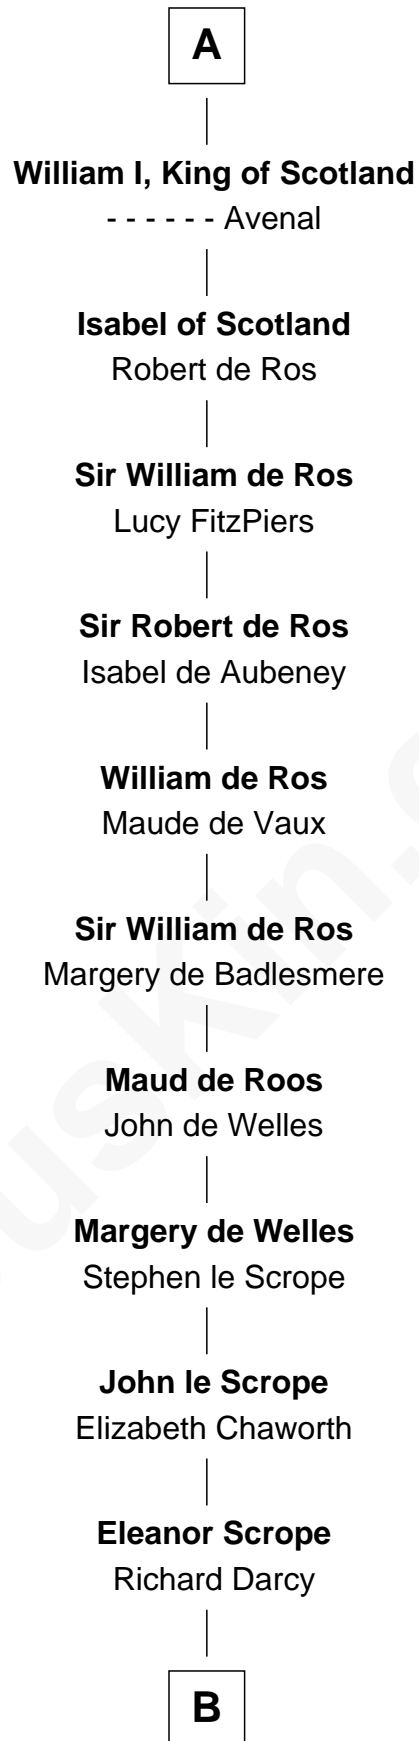

FamousKin.com

Relationship Chart of

King Robert I

King of France

25th Great-grandfather of

Robert Treat Paine

Signer of the Declaration of Independence

B

—
Sir William Darcy

Eupheme Langton

—
Sir Thomas Darcy

Dowsabel Tempest

—
Sir Arthur Darcy

Mary Carew

—
Sir Edward Darcy

Elizabeth Astley

—
Isabella Darcy

John Launce

—
Mary Launce

Rev. John Sherman

—
Abigail Sherman

Rev. Samuel Willard

—
Abigail Willard

Rev. Samuel Treat

—
Eunice Treat

Thomas Paine

—
Robert Treat Paine

Signer of Declaration of Independence