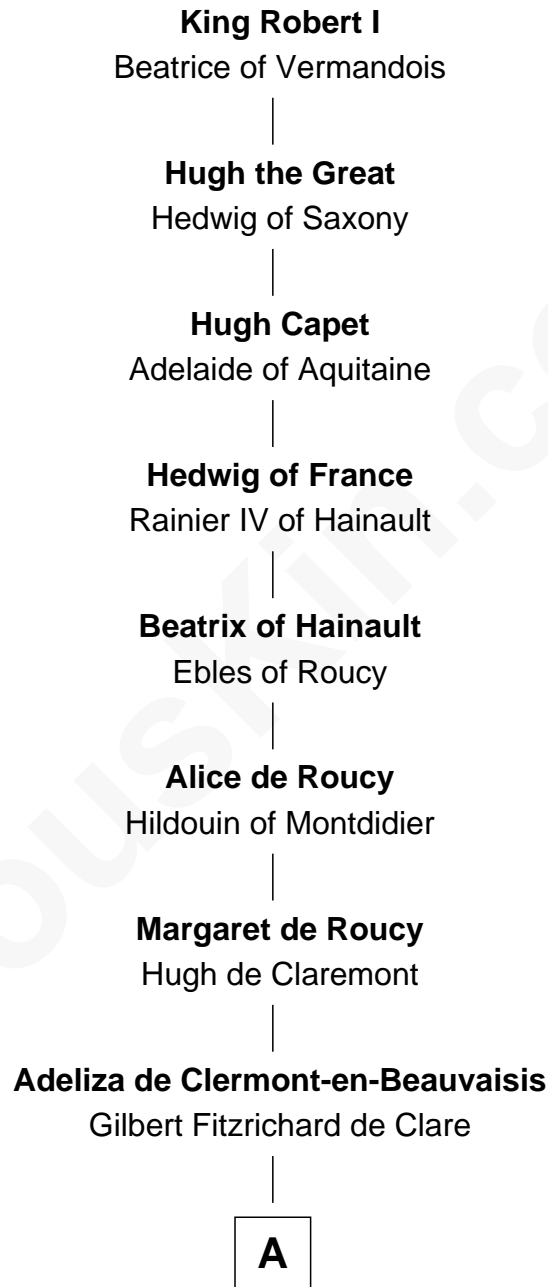

FamousKin.com Relationship Chart of

King Robert I

King of France

34th Great-grandfather of

King Leka I

King of the Albanians

A

Richard Fitzgilbert de Clare