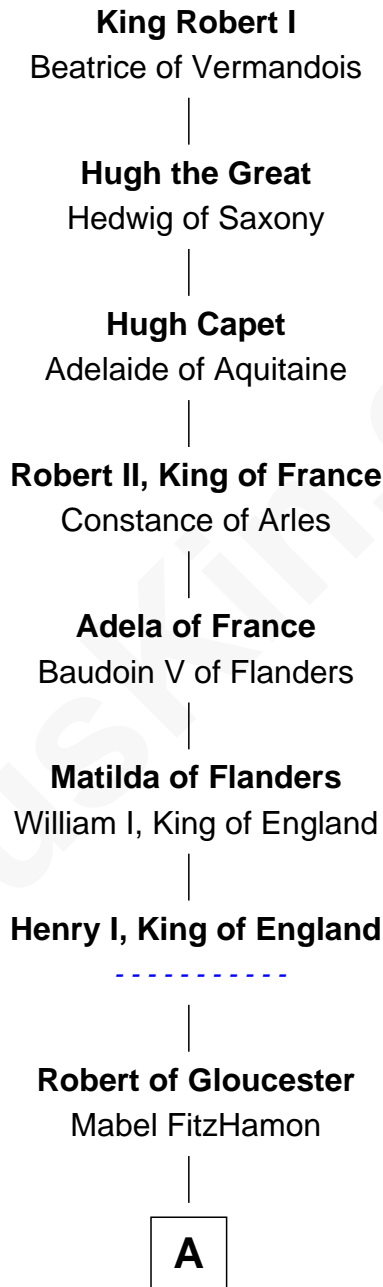

# FamousKin.com Relationship Chart of

**King Robert I**

*King of France*

21st Great-grandfather of

**Samuel Appleton**

*(c1586 - 1670) Great Migration Immigrant 1636*

**A**

**Maud of Gloucester**  
Sir Ranulf de Gernons

**Hugh de Kevelioc**  
Bertrade de Montfort

**Mabel of Chester**  
William d'Aubeney

**Nichole d'Aubeney**  
Sir Roger de Somery

**Joan de Somery**  
John IV le Strange

**John V le Strange**  
Maud de Walton

**Elizabeth le Strange**  
Gruffydd ap Madog

**Gruffydd Fychan ap Gruffydd**  
Elen ferch Thomas ap Llewelyn

**Lowri ferch Gruffydd Fychan**  
Robert Puleston

**Angharad Puleston**  
Edwart Trevor ap Daffyd

—  
**Margery Whetehill**

Edward Isaac

—  
**Mary Isaac**

Thomas Appleton

—  
**Samuel Appleton**

*Great Migration Immigrant 1636*