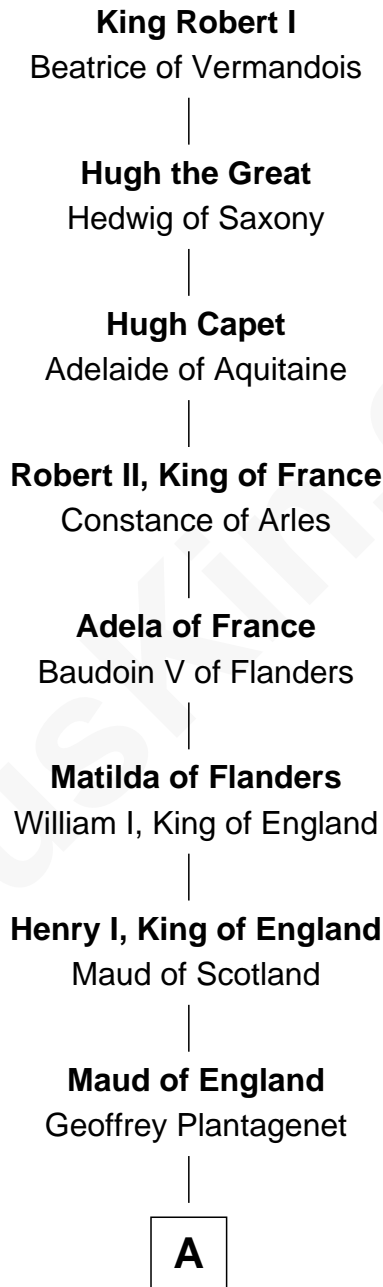

FamousKin.com Relationship Chart of

King Robert I

King of France

24th Great-grandfather of

Caleb Brewster

Member of the Culper Spy Ring during the American Revolution

A

Henry II, King of England

Eleanor of Aquitaine

John, King of England

Isabelle of Angoulême

Henry III, King of England

Eleanor of Provence

Edward I, King of England

Eleanor of Castile

Elizabeth Plantagenet