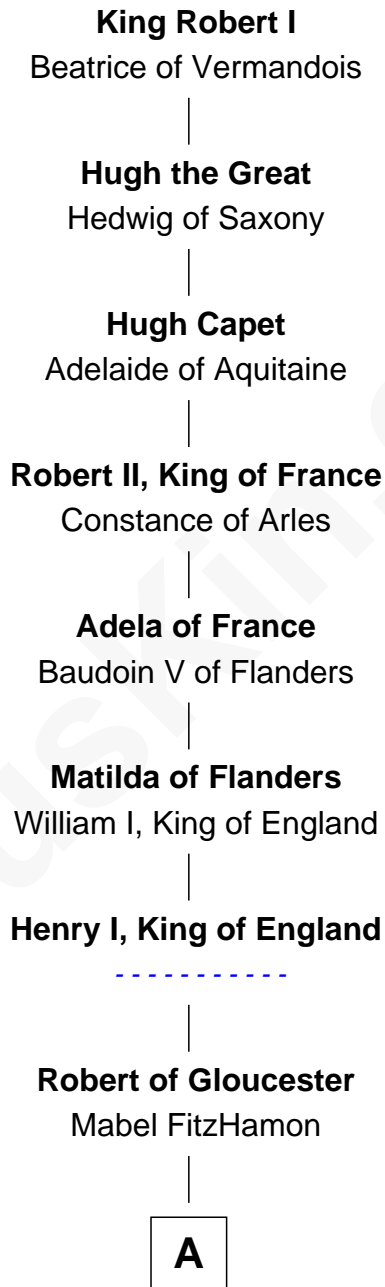

FamousKin.com Relationship Chart of

King Robert I

King of France

35th Great-grandfather of

Jennifer Lawrence

Movie Actress

A

Maud of Gloucester
Sir Ranulf de Gernons