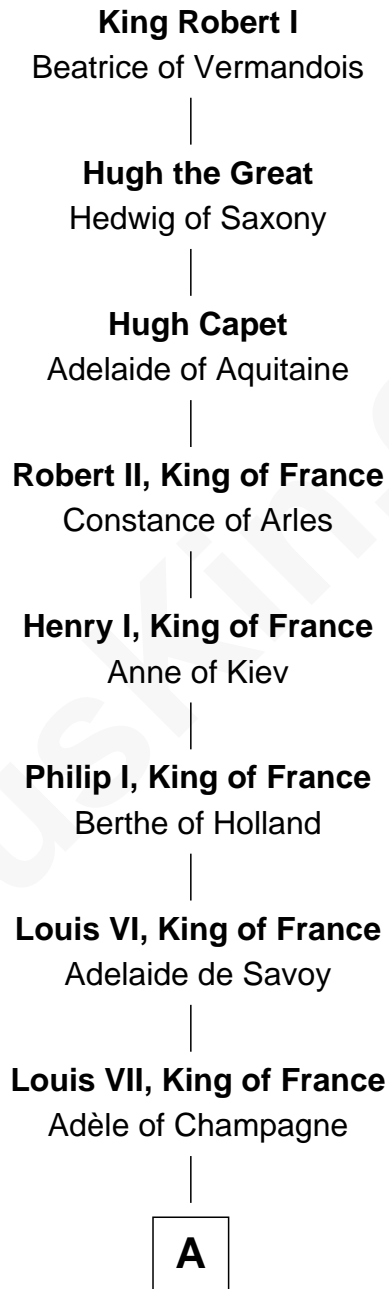

# FamousKin.com Relationship Chart of

**King Robert I**

*King of France*

33rd Great-grandfather of

**Beyoncé**

*Singer and Movie Actress*

**A**

**Philip II Auguste, King of France**

Isabella of Hainault

**Louis VIII, King of France**

Blanche of Castile

**Robert I, Count of Artois**

Matilda of Brabant

**Robert II, Count of Artois**

Amicie de Courtenay

**Philip I, Count of Artois**