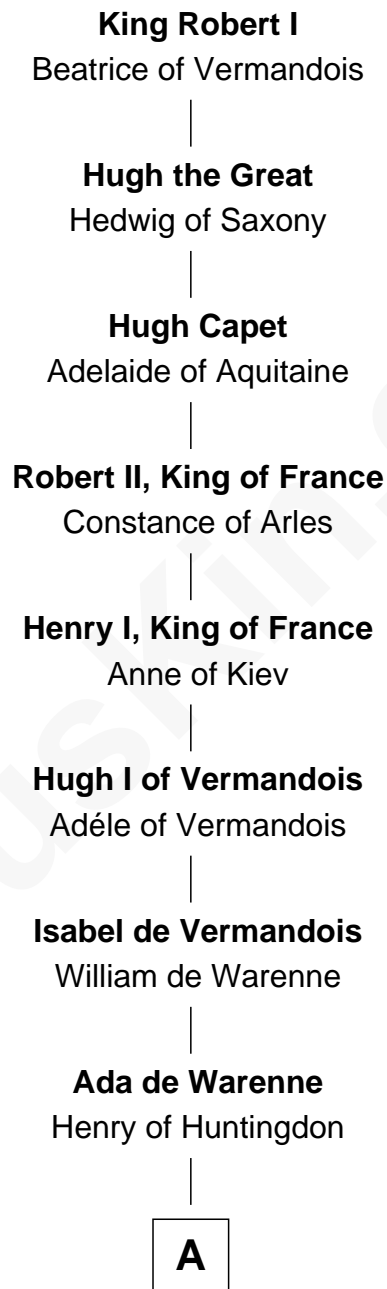

FamousKin.com Relationship Chart of

King Robert I

King of France

34th Great-grandfather of

Taylor Swift

Singer and Songwriter

B

Agnes Sherburne

Henry Rushton

Nicholas Rushton

Margaret Radcliffe

Agnes Rushton

Richard Worthington

Peter Worthington

Isabel Anderton

Isabel Worthington