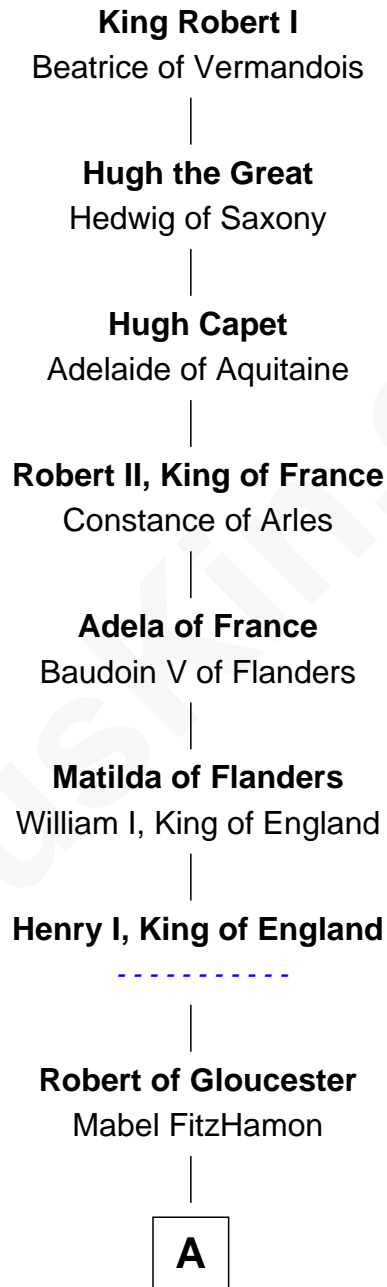

# FamousKin.com Relationship Chart of

**King Robert I**

*King of France*

21st Great-grandfather of

**Thomas Yale**

*(c1616 - 1683) Great Migration Immigrant 1638*

**A**

**Maud of Gloucester**  
Sir Ranulf de Gernons

**Hugh de Kevelioc**  
Bertrade de Montfort

**Mabel of Chester**  
William d'Aubeney

**Nichole d'Aubeney**  
Sir Roger de Somery

**Joan de Somery**  
John IV le Strange

**John V le Strange**  
Maud de Walton

**Elizabeth le Strange**  
Gruffydd ap Madog

**Gruffydd Fychan ap Gruffydd**  
Elen ferch Thomas ap Llewelyn

**Tudor Gruffydd**  
Maud ferch Ienaf ap Adda

**Lowri ferch Twdr**  
Gruffyd ap Einion

**B**

**B**

*Great Migration Immigrant 1638*