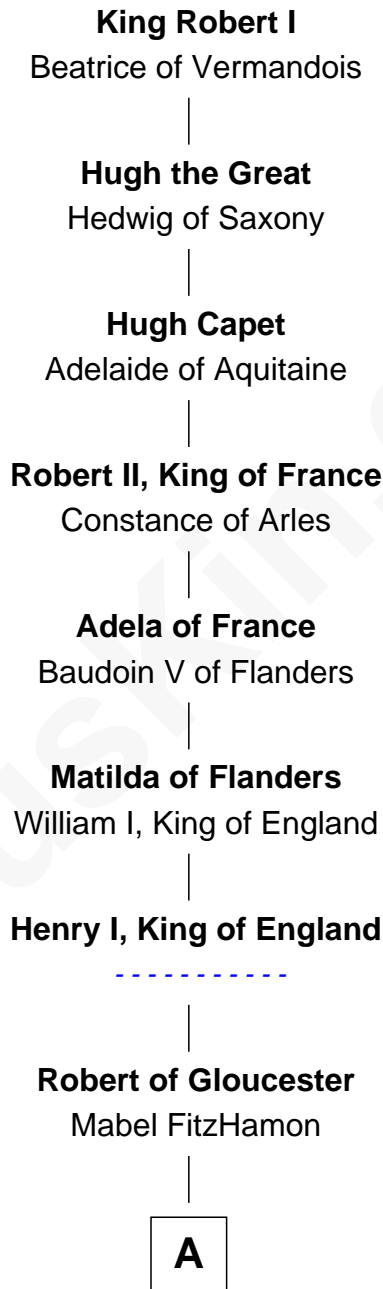

FamousKin.com Relationship Chart of

King Robert I

King of France

22nd Great-grandfather of

Elihu Yale

Benefactor and Namesake of Yale College

A

Maud of Gloucester
Sir Ranulf de Gernons

Hugh de Kevelioc
Bertrade de Montfort

Mabel of Chester
William d'Aubeney

Nichole d'Aubeney
Sir Roger de Somery

Joan de Somery
John IV le Strange

John V le Strange
Maud de Walton

Elizabeth le Strange
Gruffydd ap Madog

Gruffydd Fychan ap Gruffydd
Elen ferch Thomas ap Llewelyn

Tudor Gruffydd
Maud ferch Ienaf ap Adda

Lowri ferch Twdr
Gruffyd ap Einion

B

B

—
Elisau ap Gruffydd
Margaret ferch Jenkyn

—
David Lloyd
Gwenhwyfar Lloyd