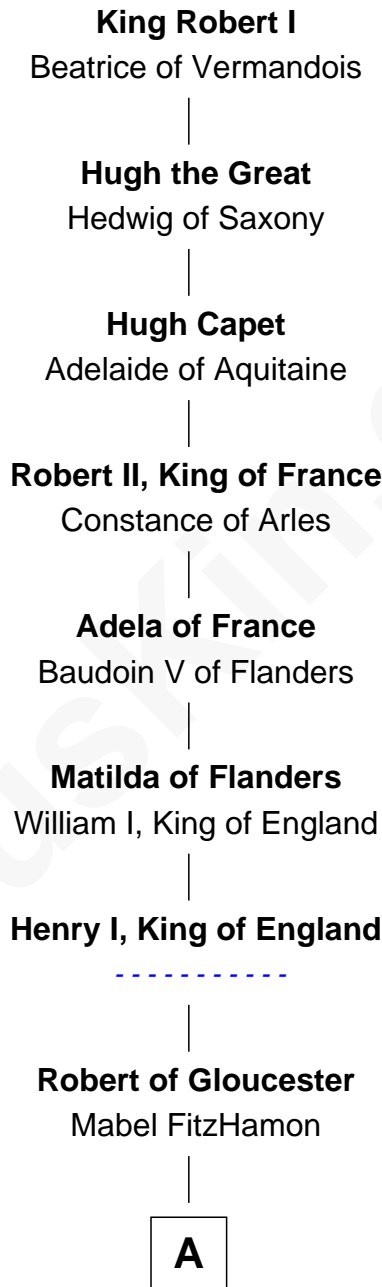

FamousKin.com Relationship Chart of

King Robert I

King of France

21st Great-grandfather of

David Yale

(c1613 - 1690) Great Migration Immigrant 1638

A

Maud of Gloucester
Sir Ranulf de Gernons

Hugh de Kevelioc
Bertrade de Montfort

Mabel of Chester
William d'Aubeney

Nichole d'Aubeney
Sir Roger de Somery

Joan de Somery
John IV le Strange

John V le Strange
Maud de Walton

Elizabeth le Strange
Gruffydd ap Madog

Gruffydd Fychan ap Gruffydd
Elen ferch Thomas ap Llewelyn

Tudor Gruffydd
Maud ferch Ienaf ap Adda

Lowri ferch Twdr
Gruffyd ap Einion

B

B

—
Elisau ap Gruffydd
Margaret ferch Jenkyn

—
David Lloyd
Gwenhwyfar Lloyd