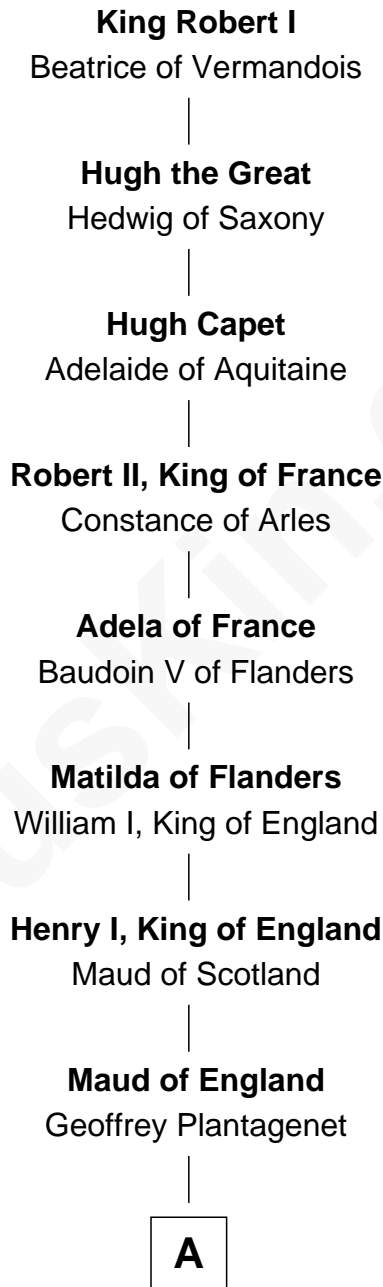

FamousKin.com Relationship Chart of

King Robert I

King of France

36th Great-grandfather of

Mark Wahlberg

Movie Actor

B

Jeanne de Sarrebruche

Christphe de Brabancon

Francois de Brabancon

Francoise de Villers

Marguerite de Brabancon

Robert de Joyeuse

Francois de Joyeuse

Nicole-Francoise de Beauvais

Jean de Joyeuse